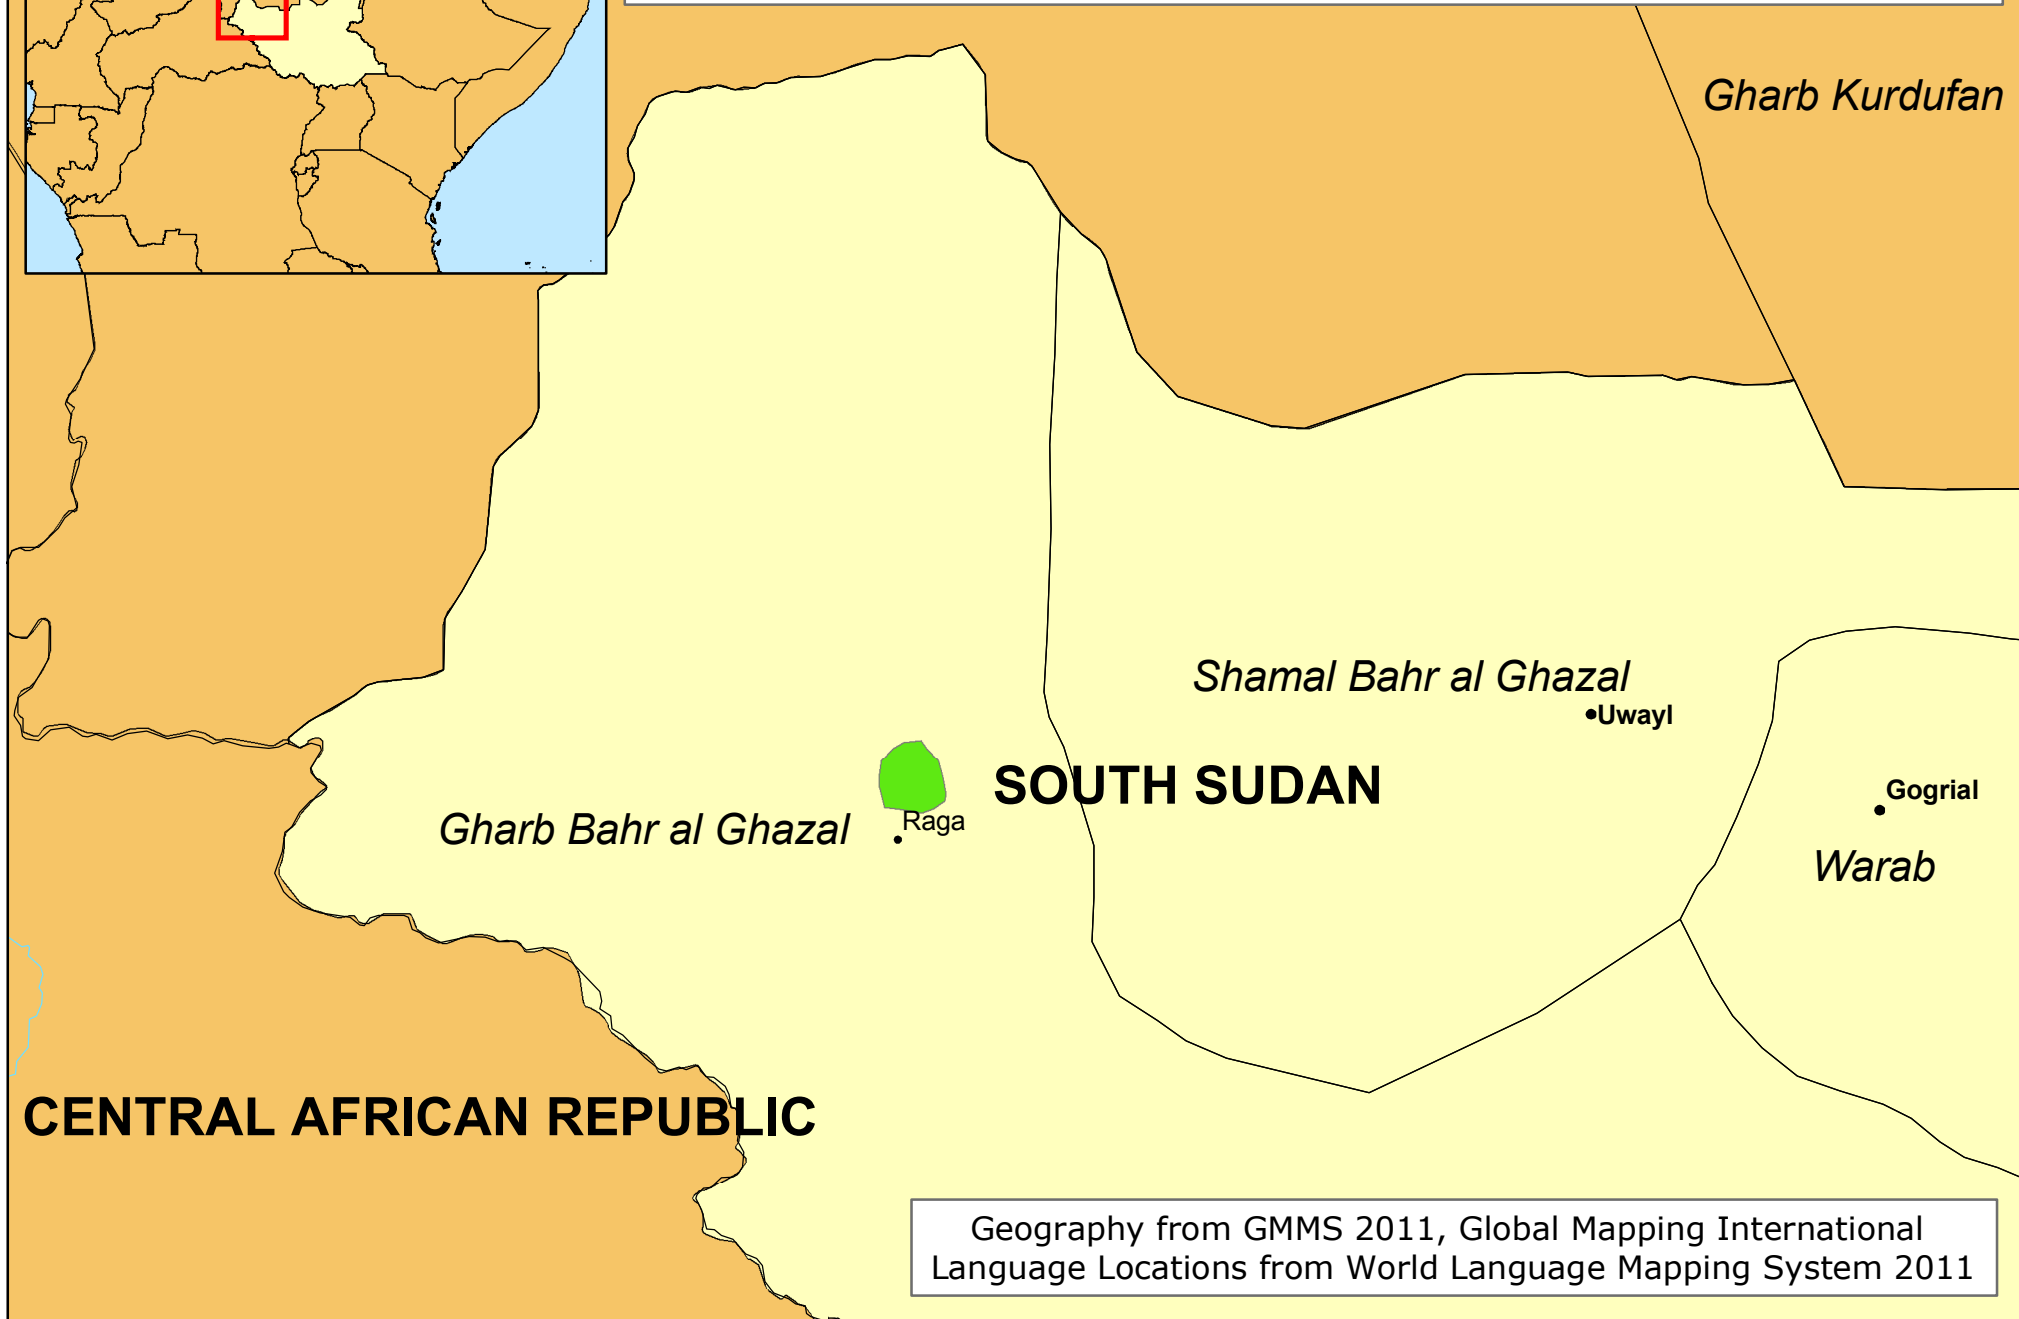

Kaligi, Feroqe of South Sudan

0 50 100 150 Km

www.joshuaproject.net

Geography from GMMS 2011, Global Mapping International
Language Locations from World Language Mapping System 2011