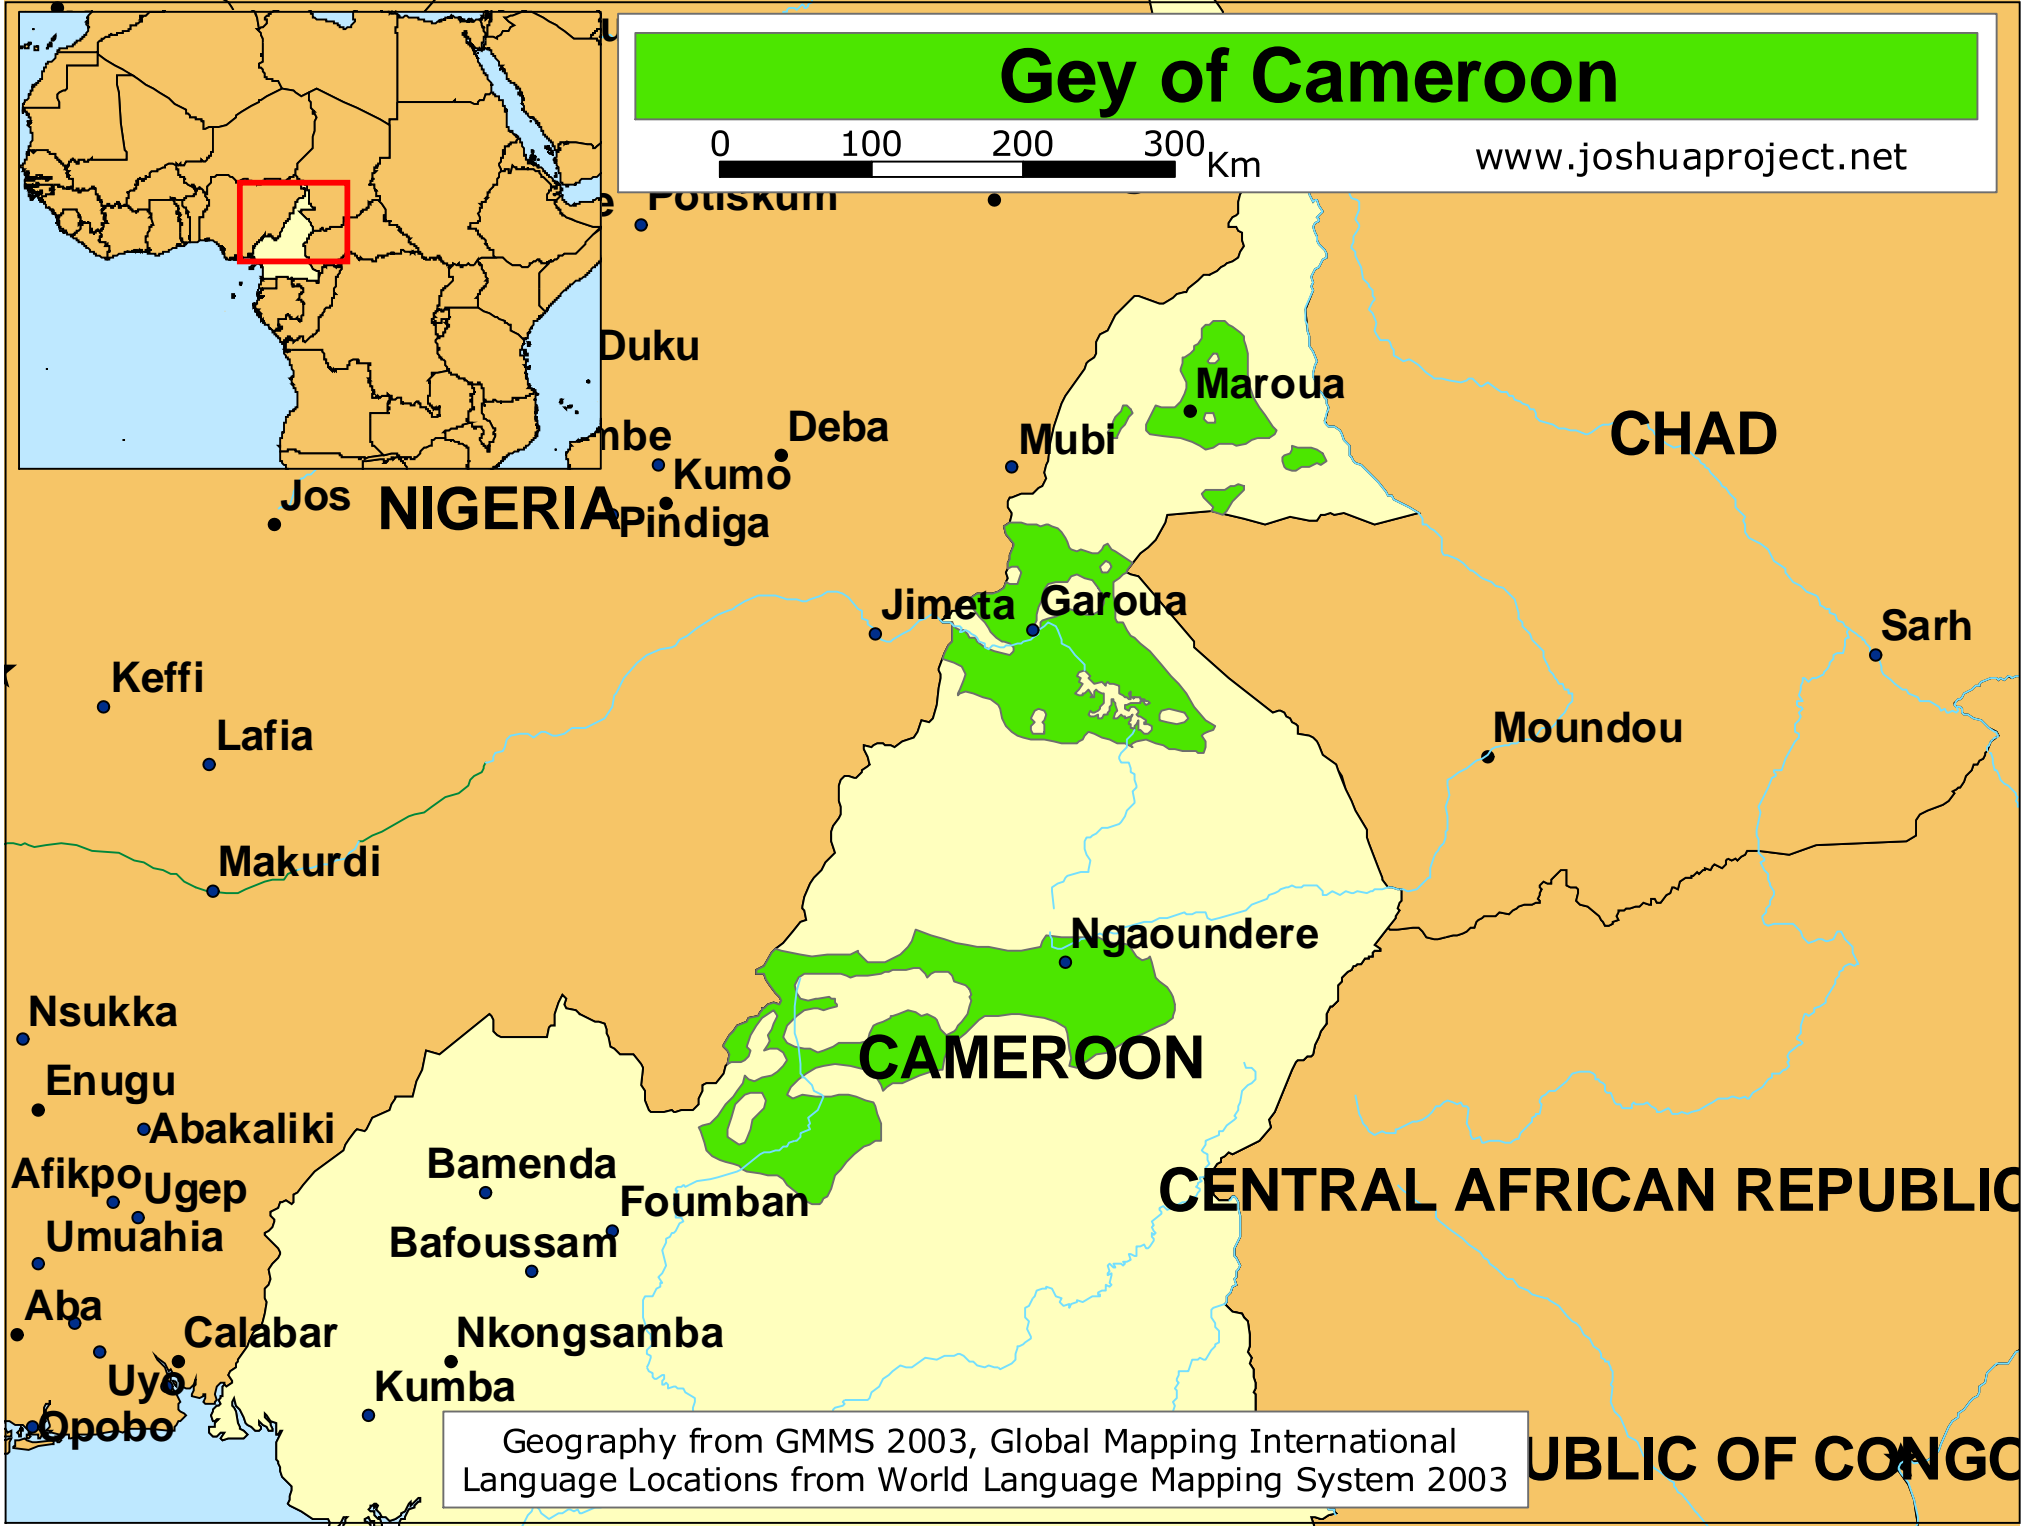

Gey of Cameroon

0 100 200 300 Km

www.joshuaproject.net

Geography from GMMS 2003, Global Mapping International
Language Locations from World Language Mapping System 2003

UBLIC OF CONGO