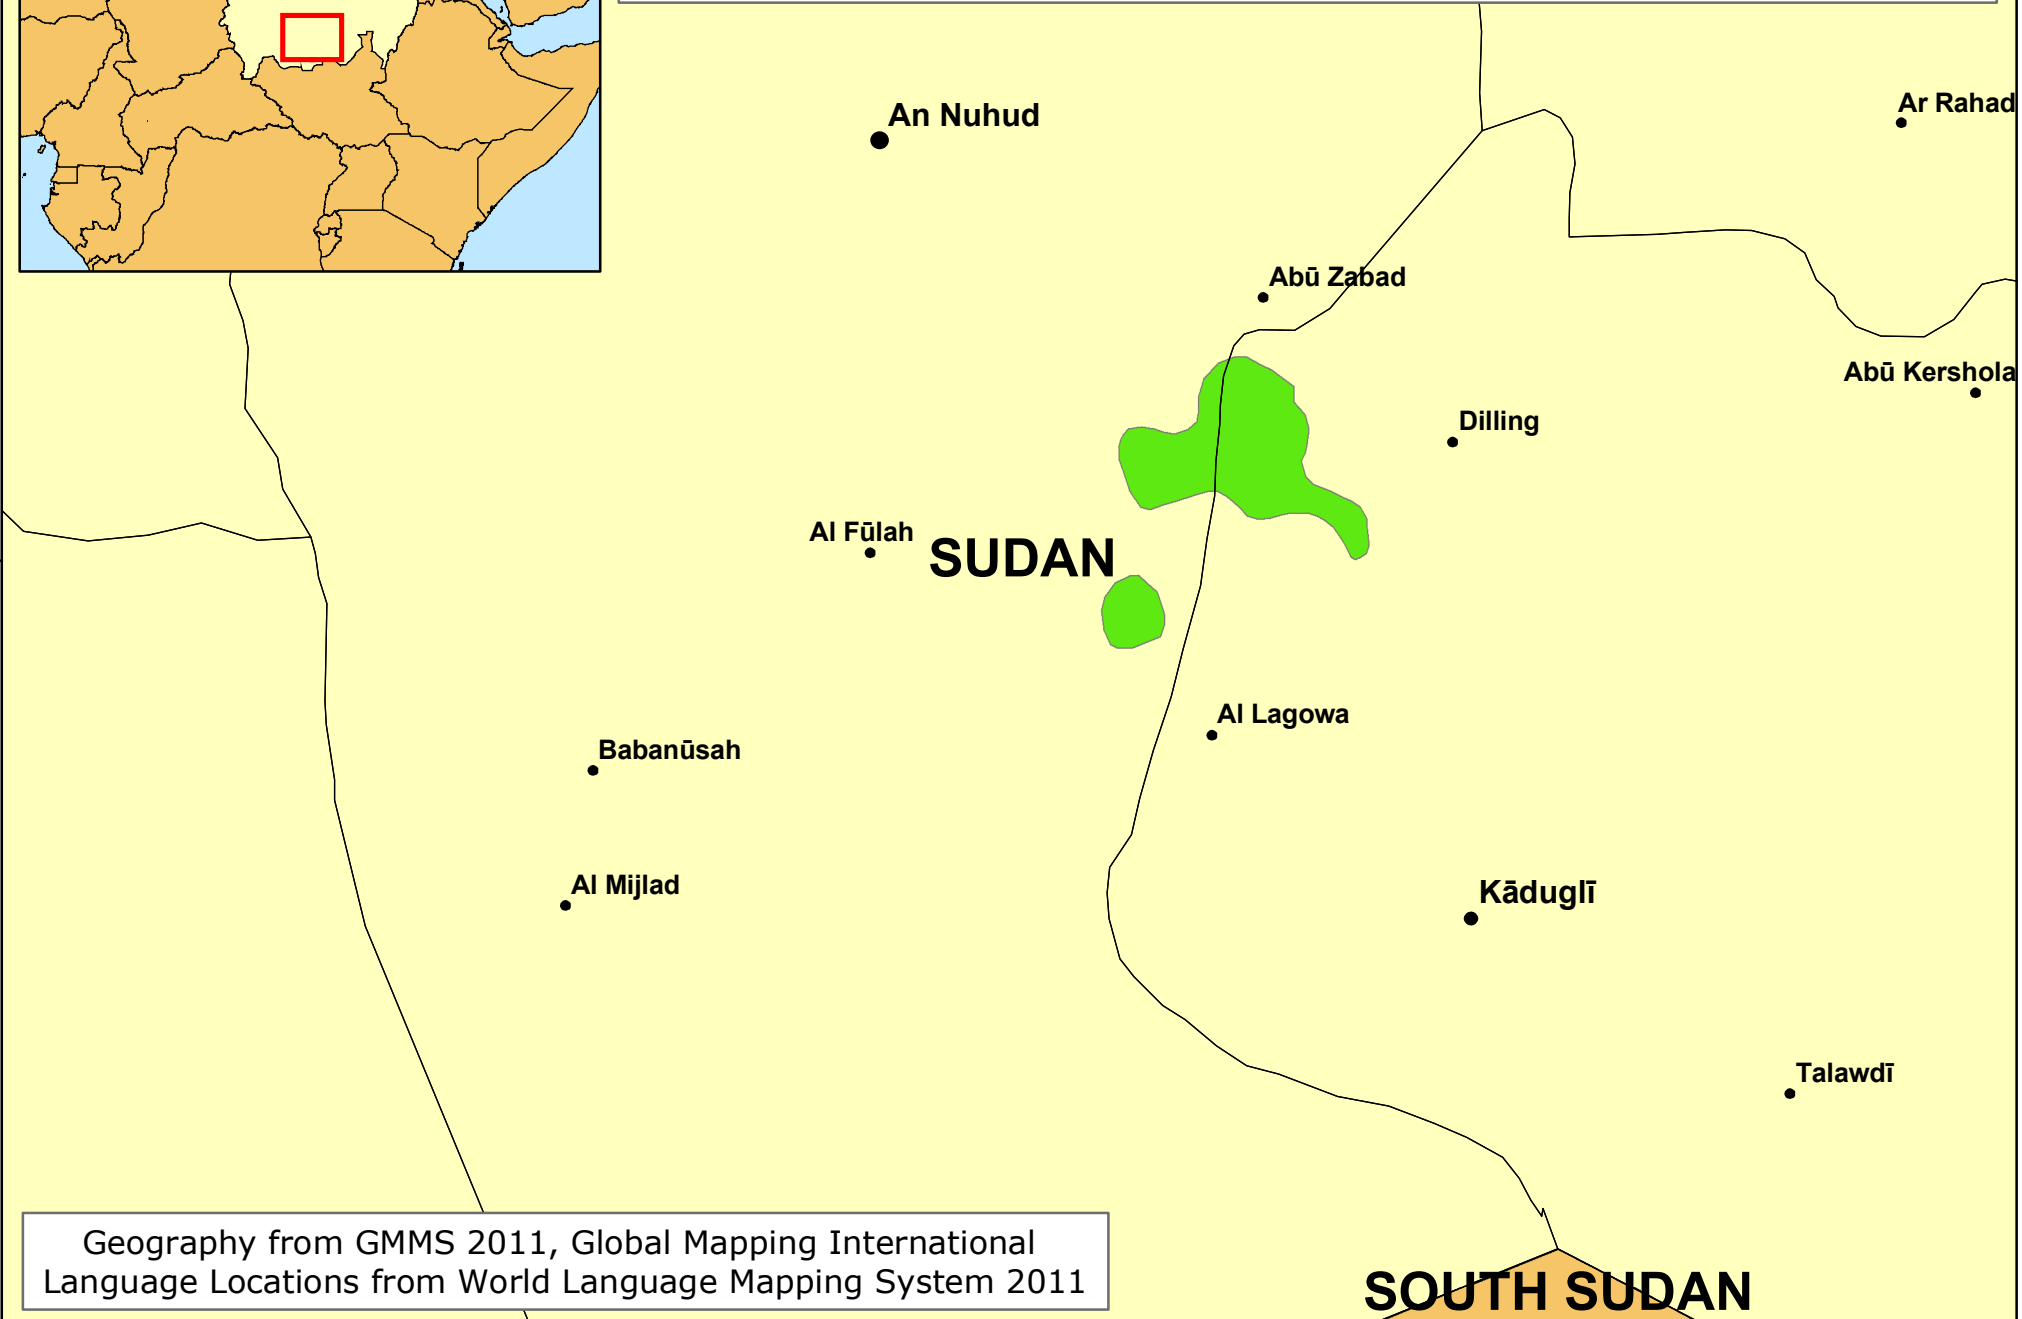

Garko, Kithonirishe of Sudan

0 50 100 150 Km

www.joshuaproject.net

Geography from GMMS 2011, Global Mapping International
Language Locations from World Language Mapping System 2011

SOUTH SUDAN