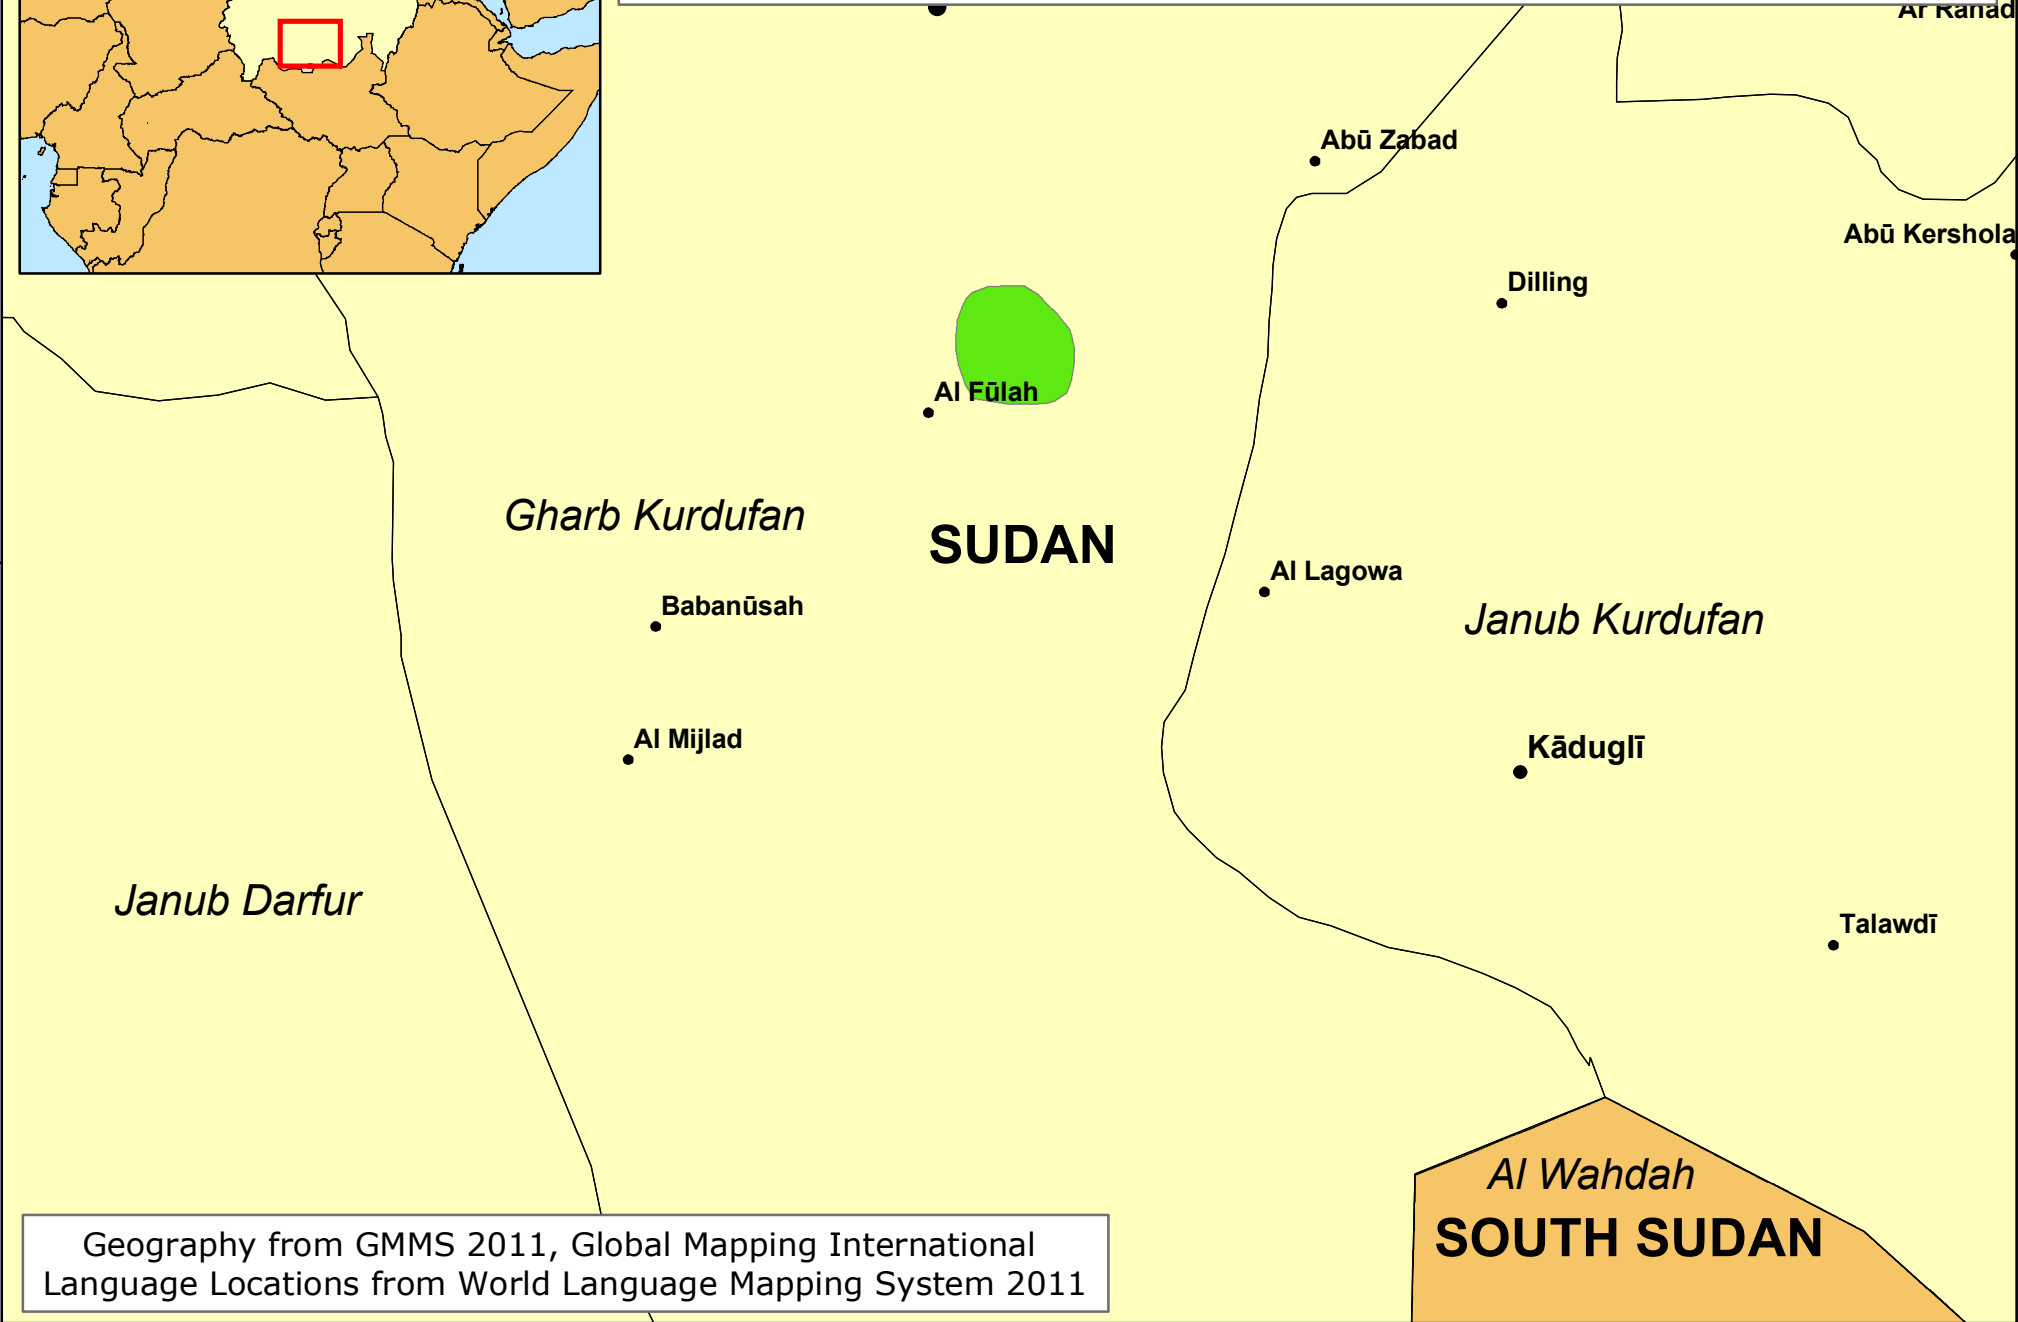

# El Hugeirat of Sudan

0 50 100 150 Km

[www.joshuaproject.net](http://www.joshuaproject.net)

Geography from GMMS 2011, Global Mapping International  
Language Locations from World Language Mapping System 2011