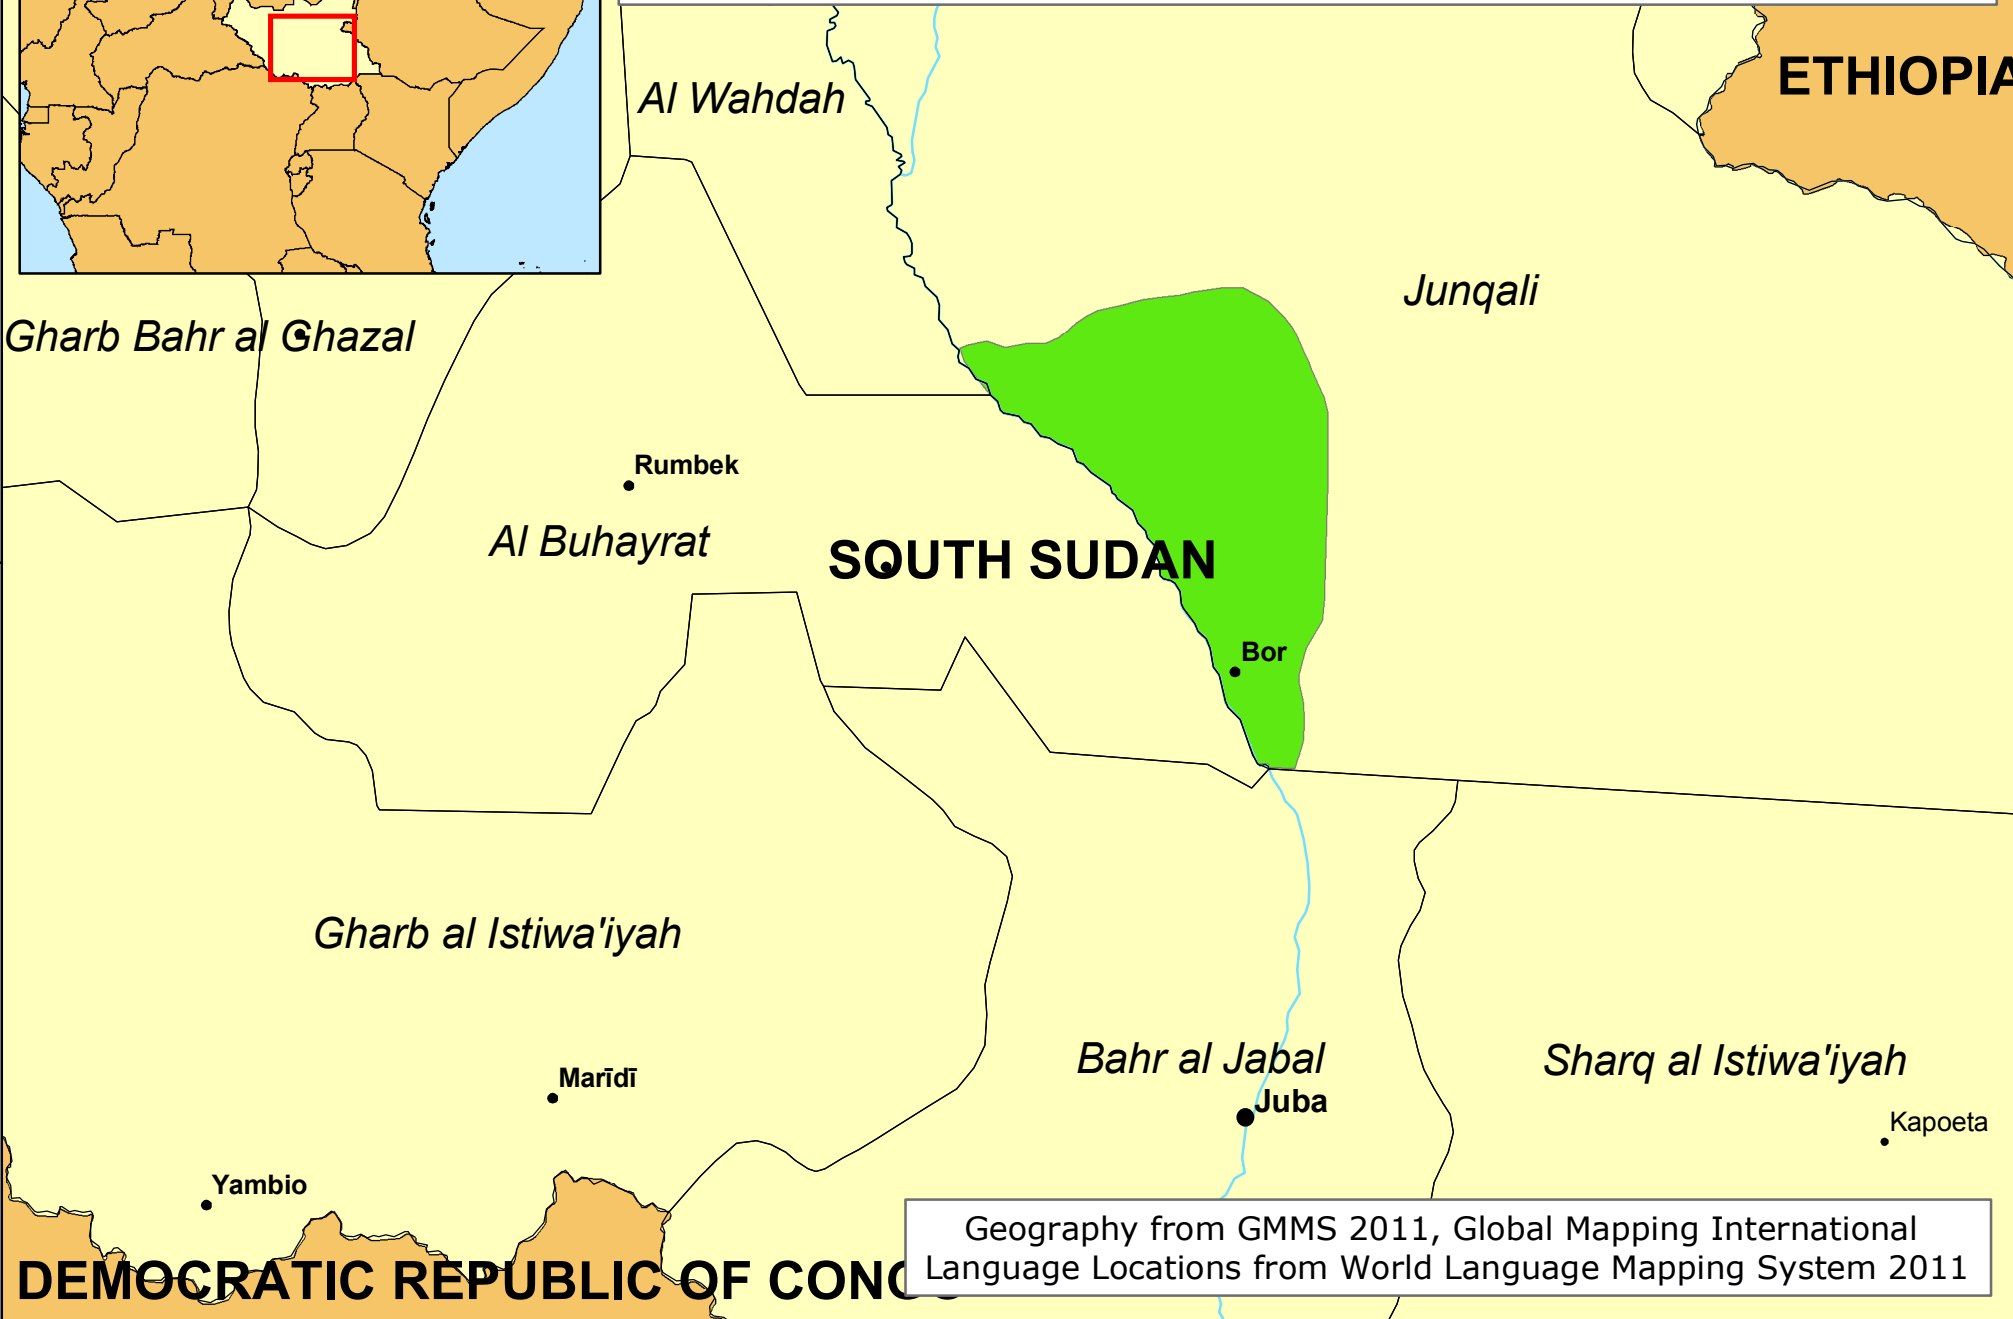

Dinka, Southeastern of South Sudan

0 60 120 180 Km

www.joshuaproject.net

Geography from GMMS 2011, Global Mapping International
Language Locations from World Language Mapping System 2011