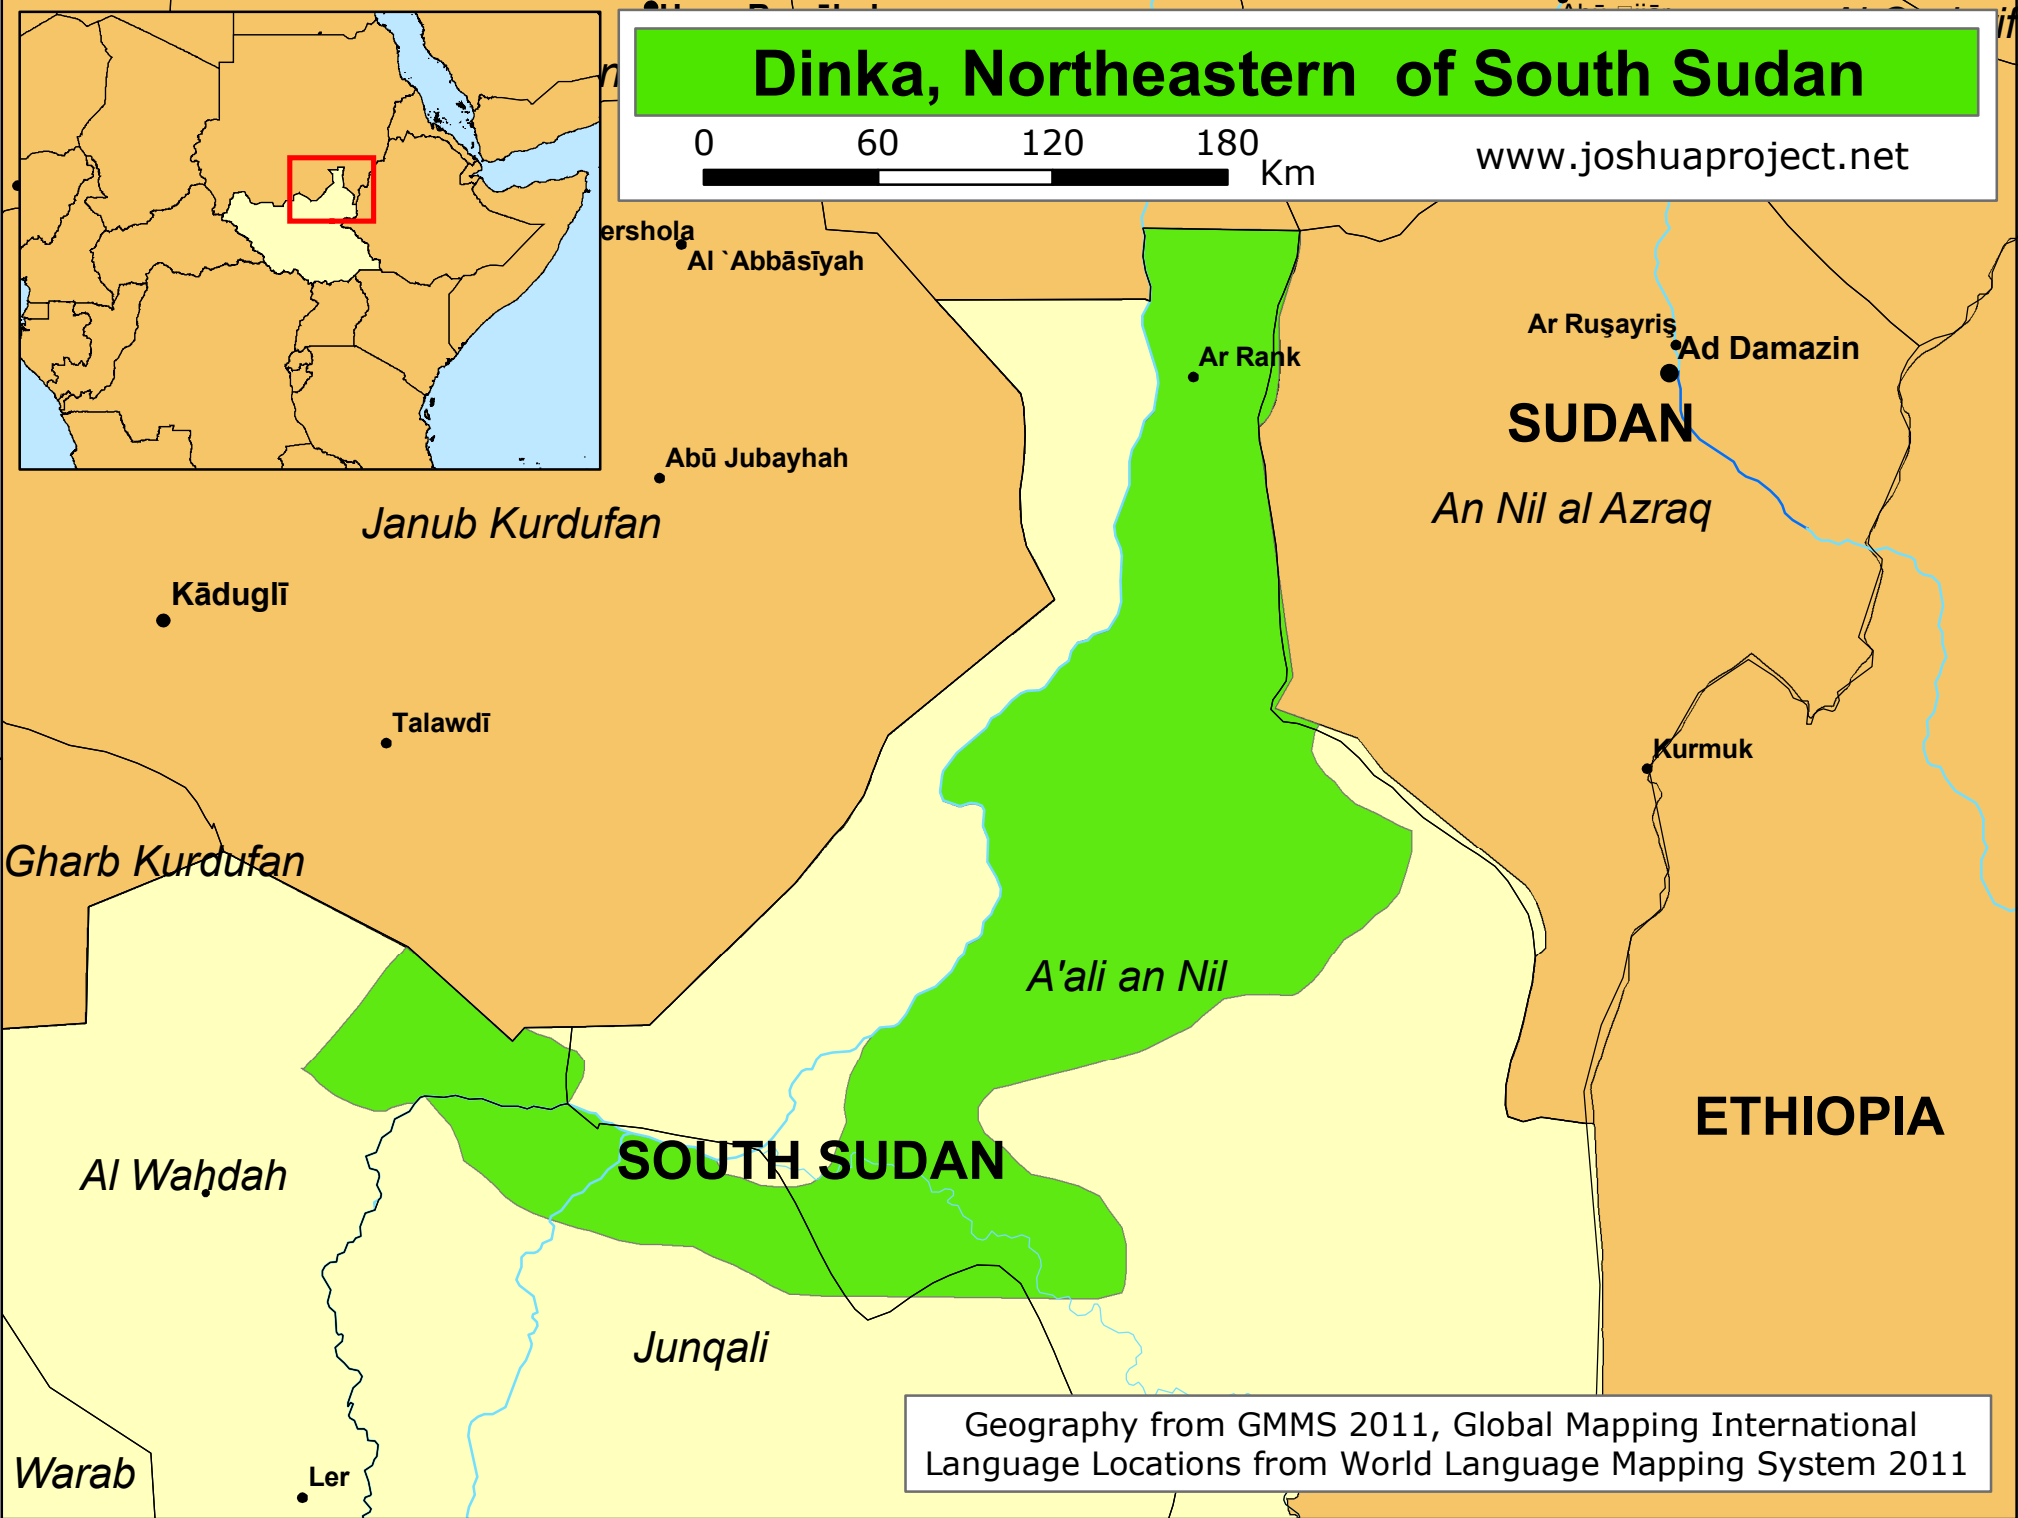

# Dinka, Northeastern of South Sudan

0 60 120 180 Km

[www.joshuaproject.net](http://www.joshuaproject.net)

Geography from GMMS 2011, Global Mapping International  
Language Locations from World Language Mapping System 2011