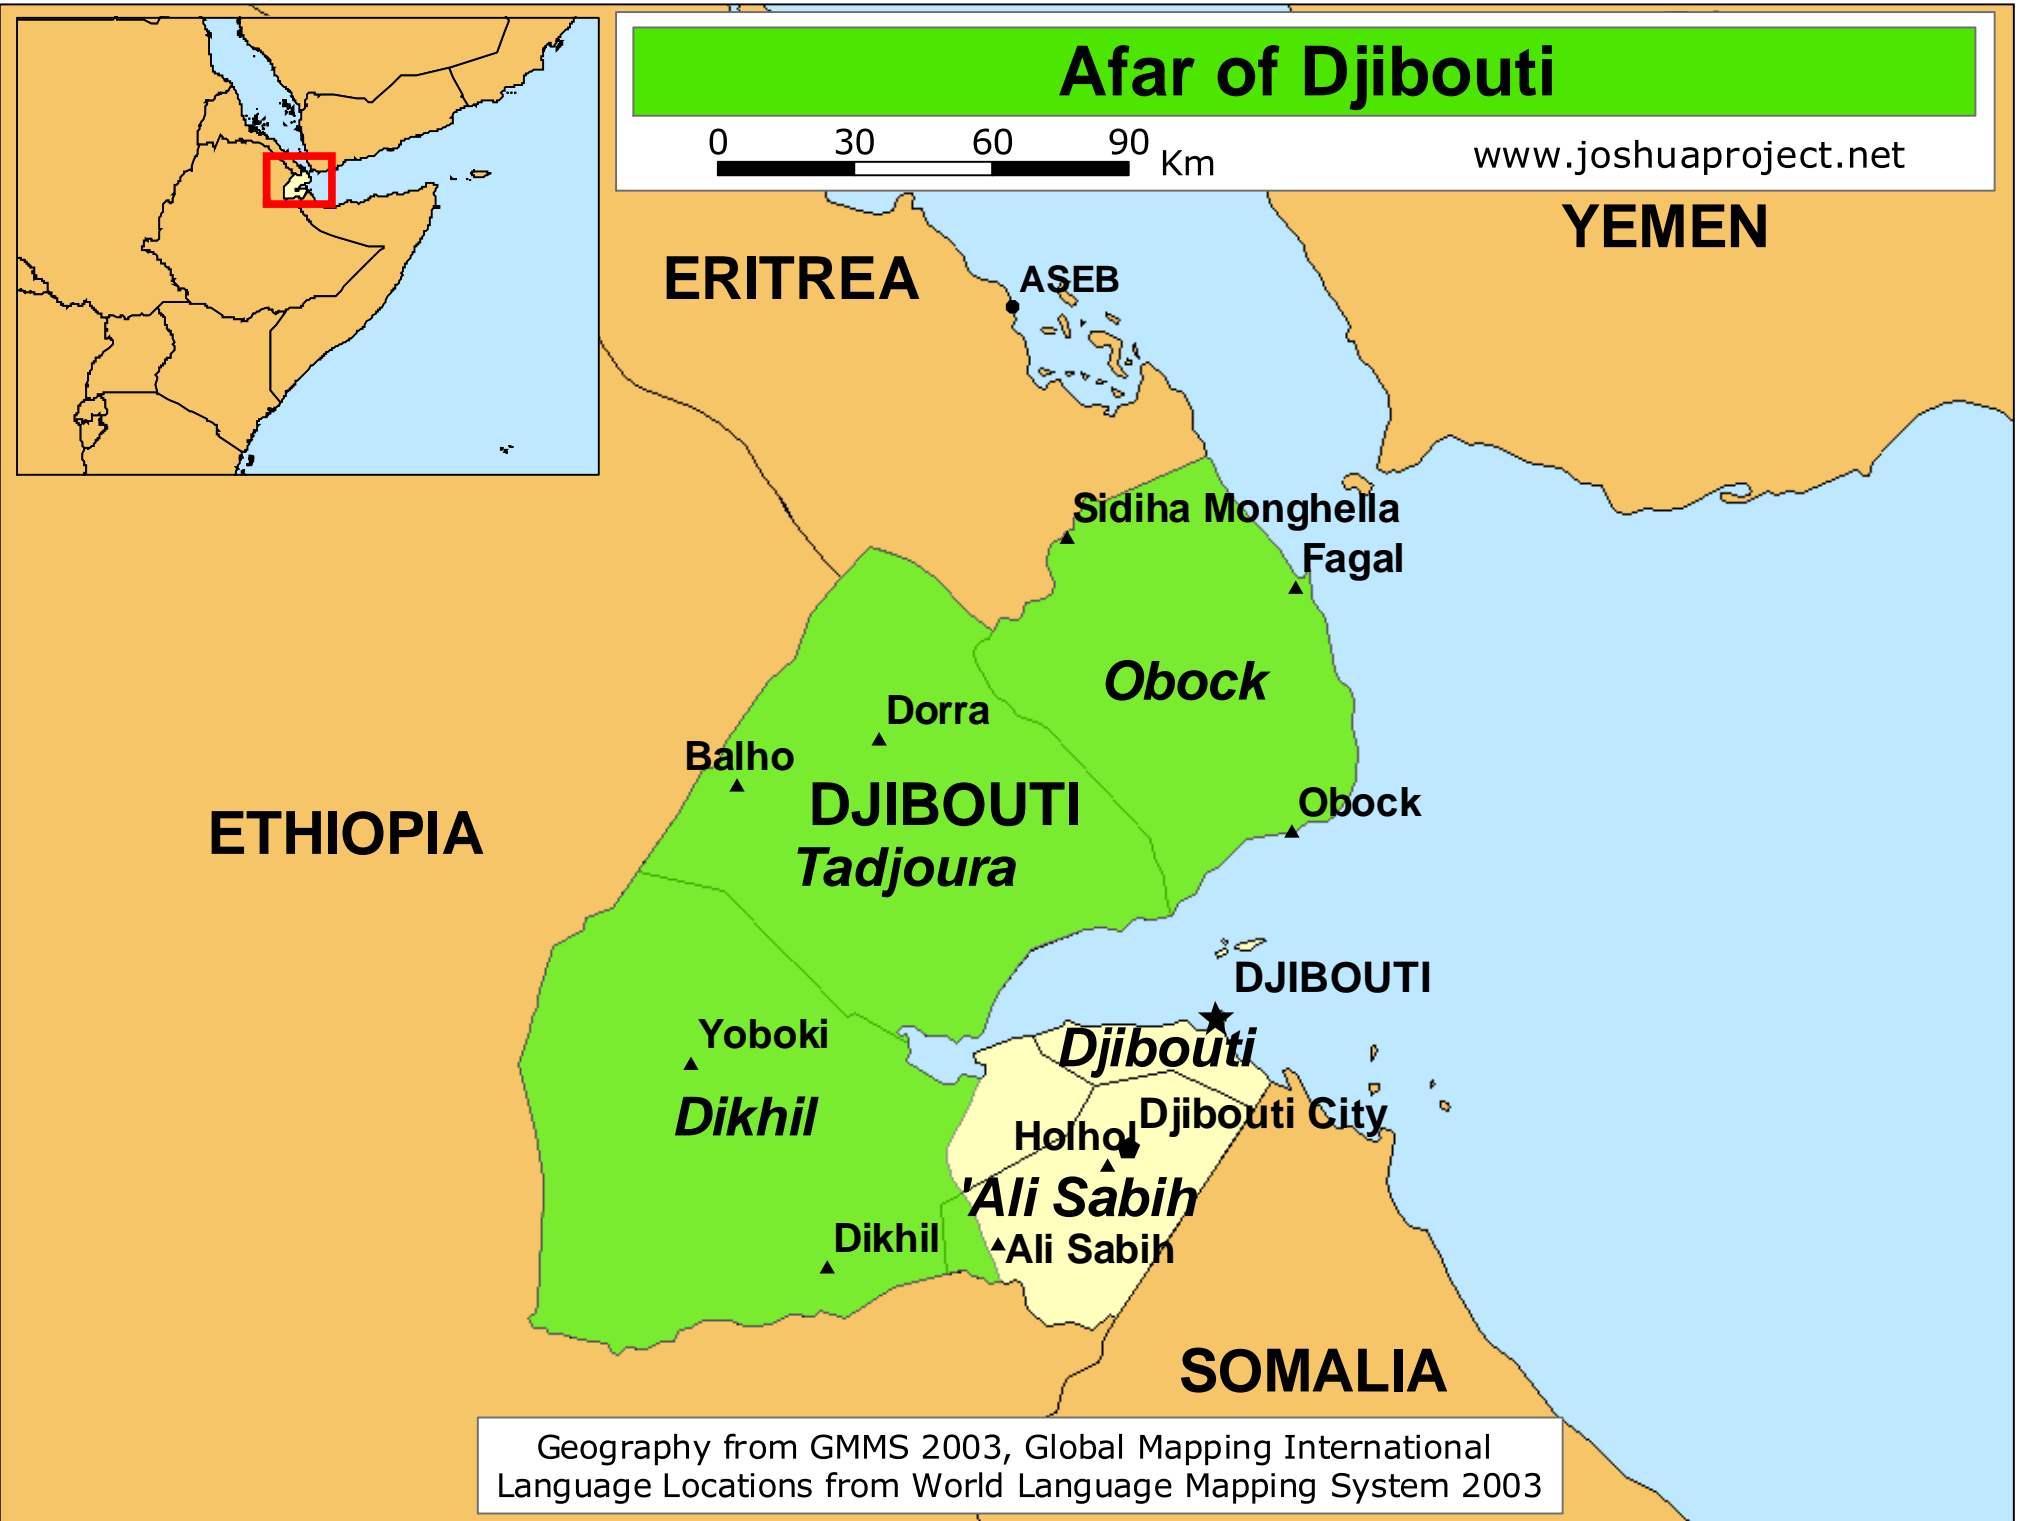

Afar of Djibouti

0 30 60 90 Km

www.joshuaproject.net

Geography from GMMS 2003, Global Mapping International
Language Locations from World Language Mapping System 2003