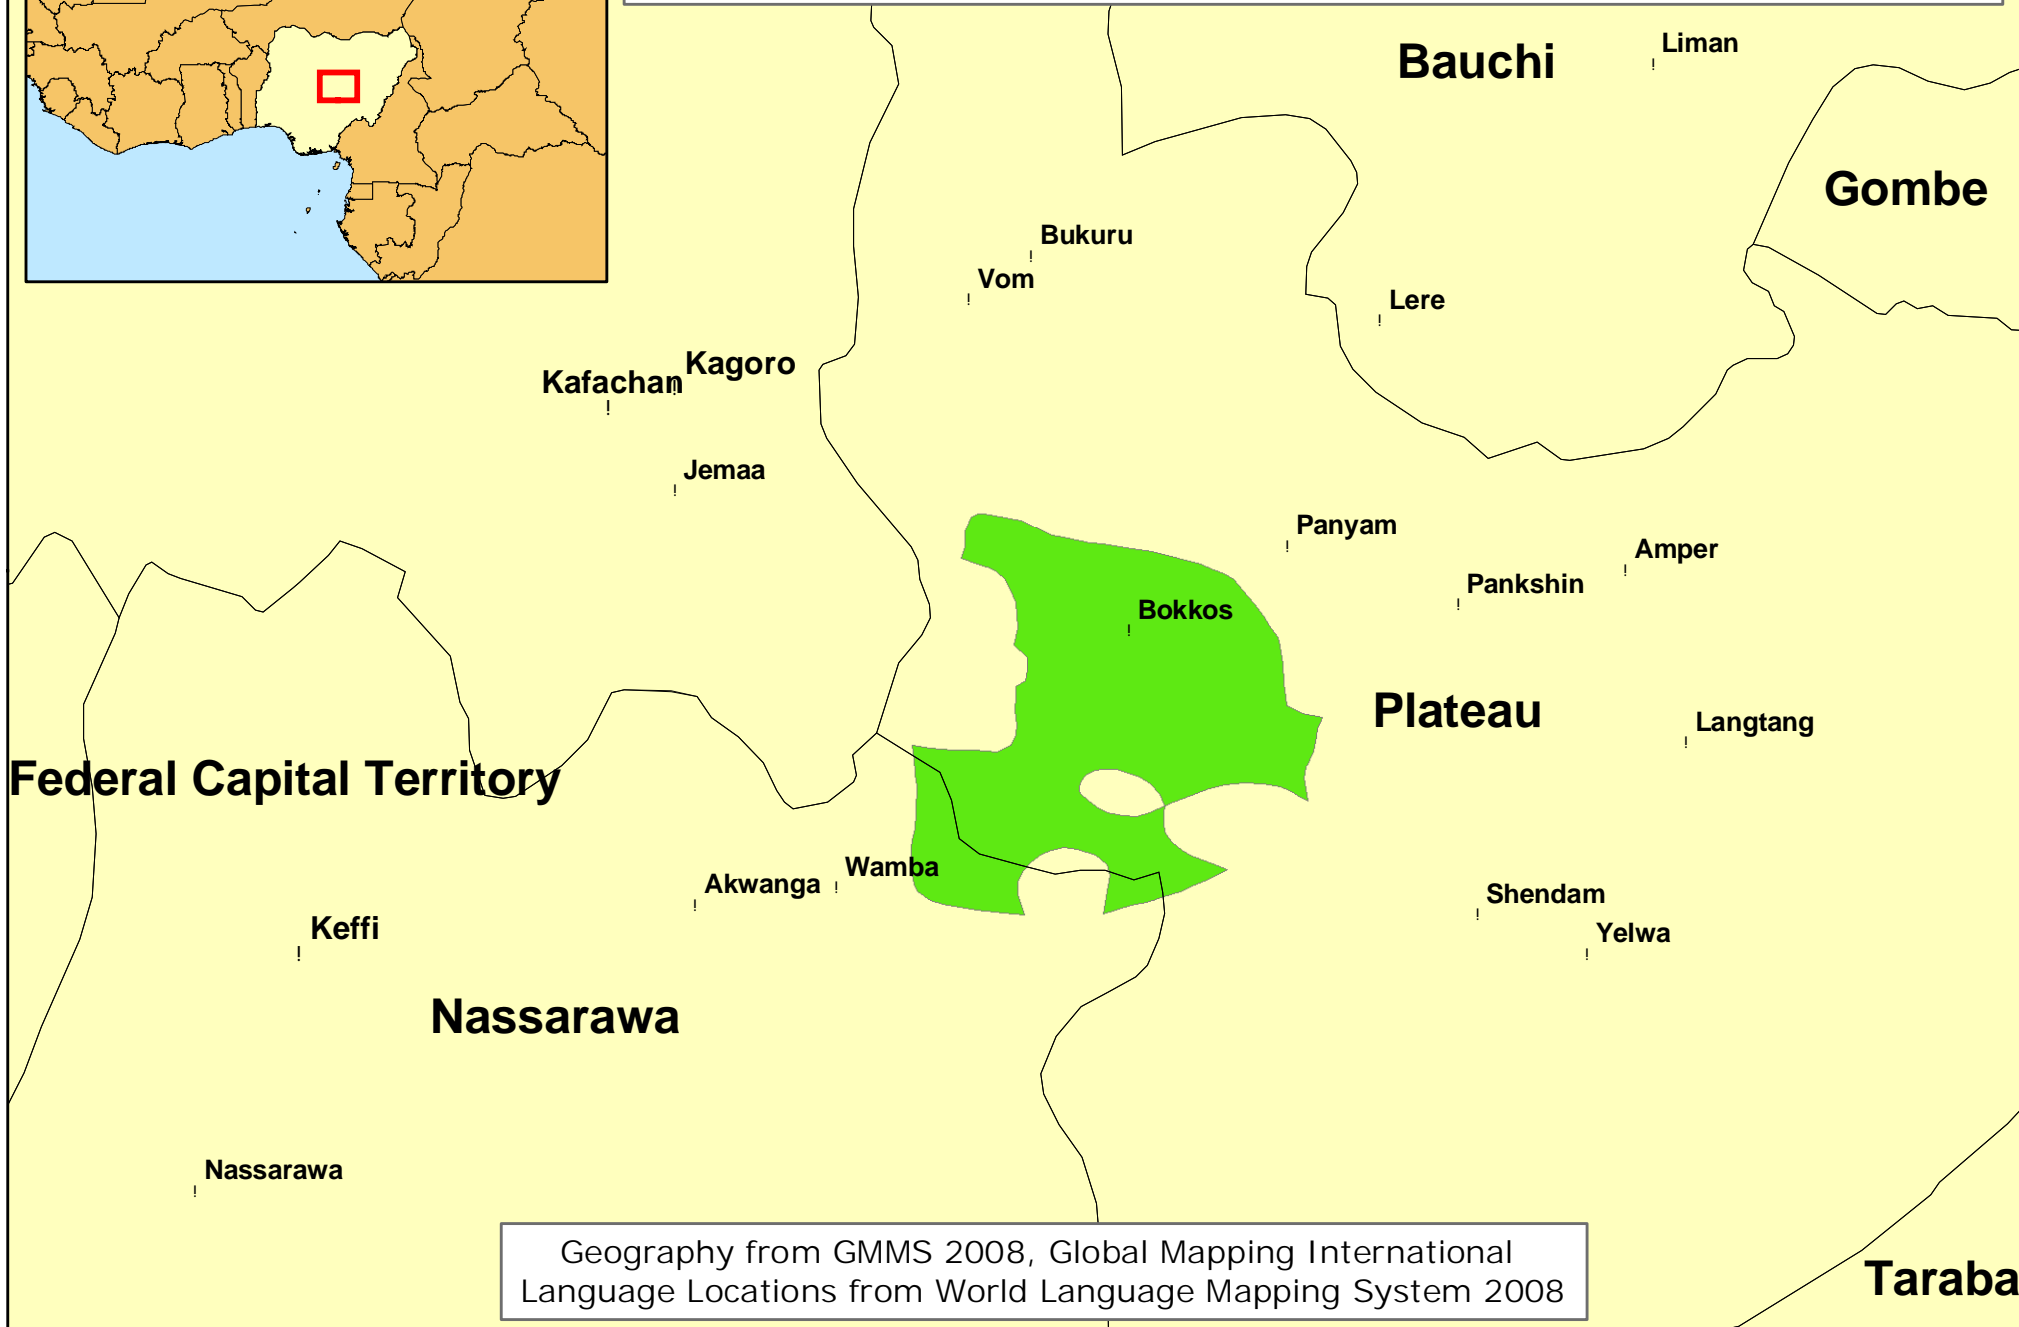

Kulere, Korom Boye of Nigeria

0 25 50 75 Km

www.joshuaproject.net

Geography from GMMS 2008, Global Mapping International
Language Locations from World Language Mapping System 2008