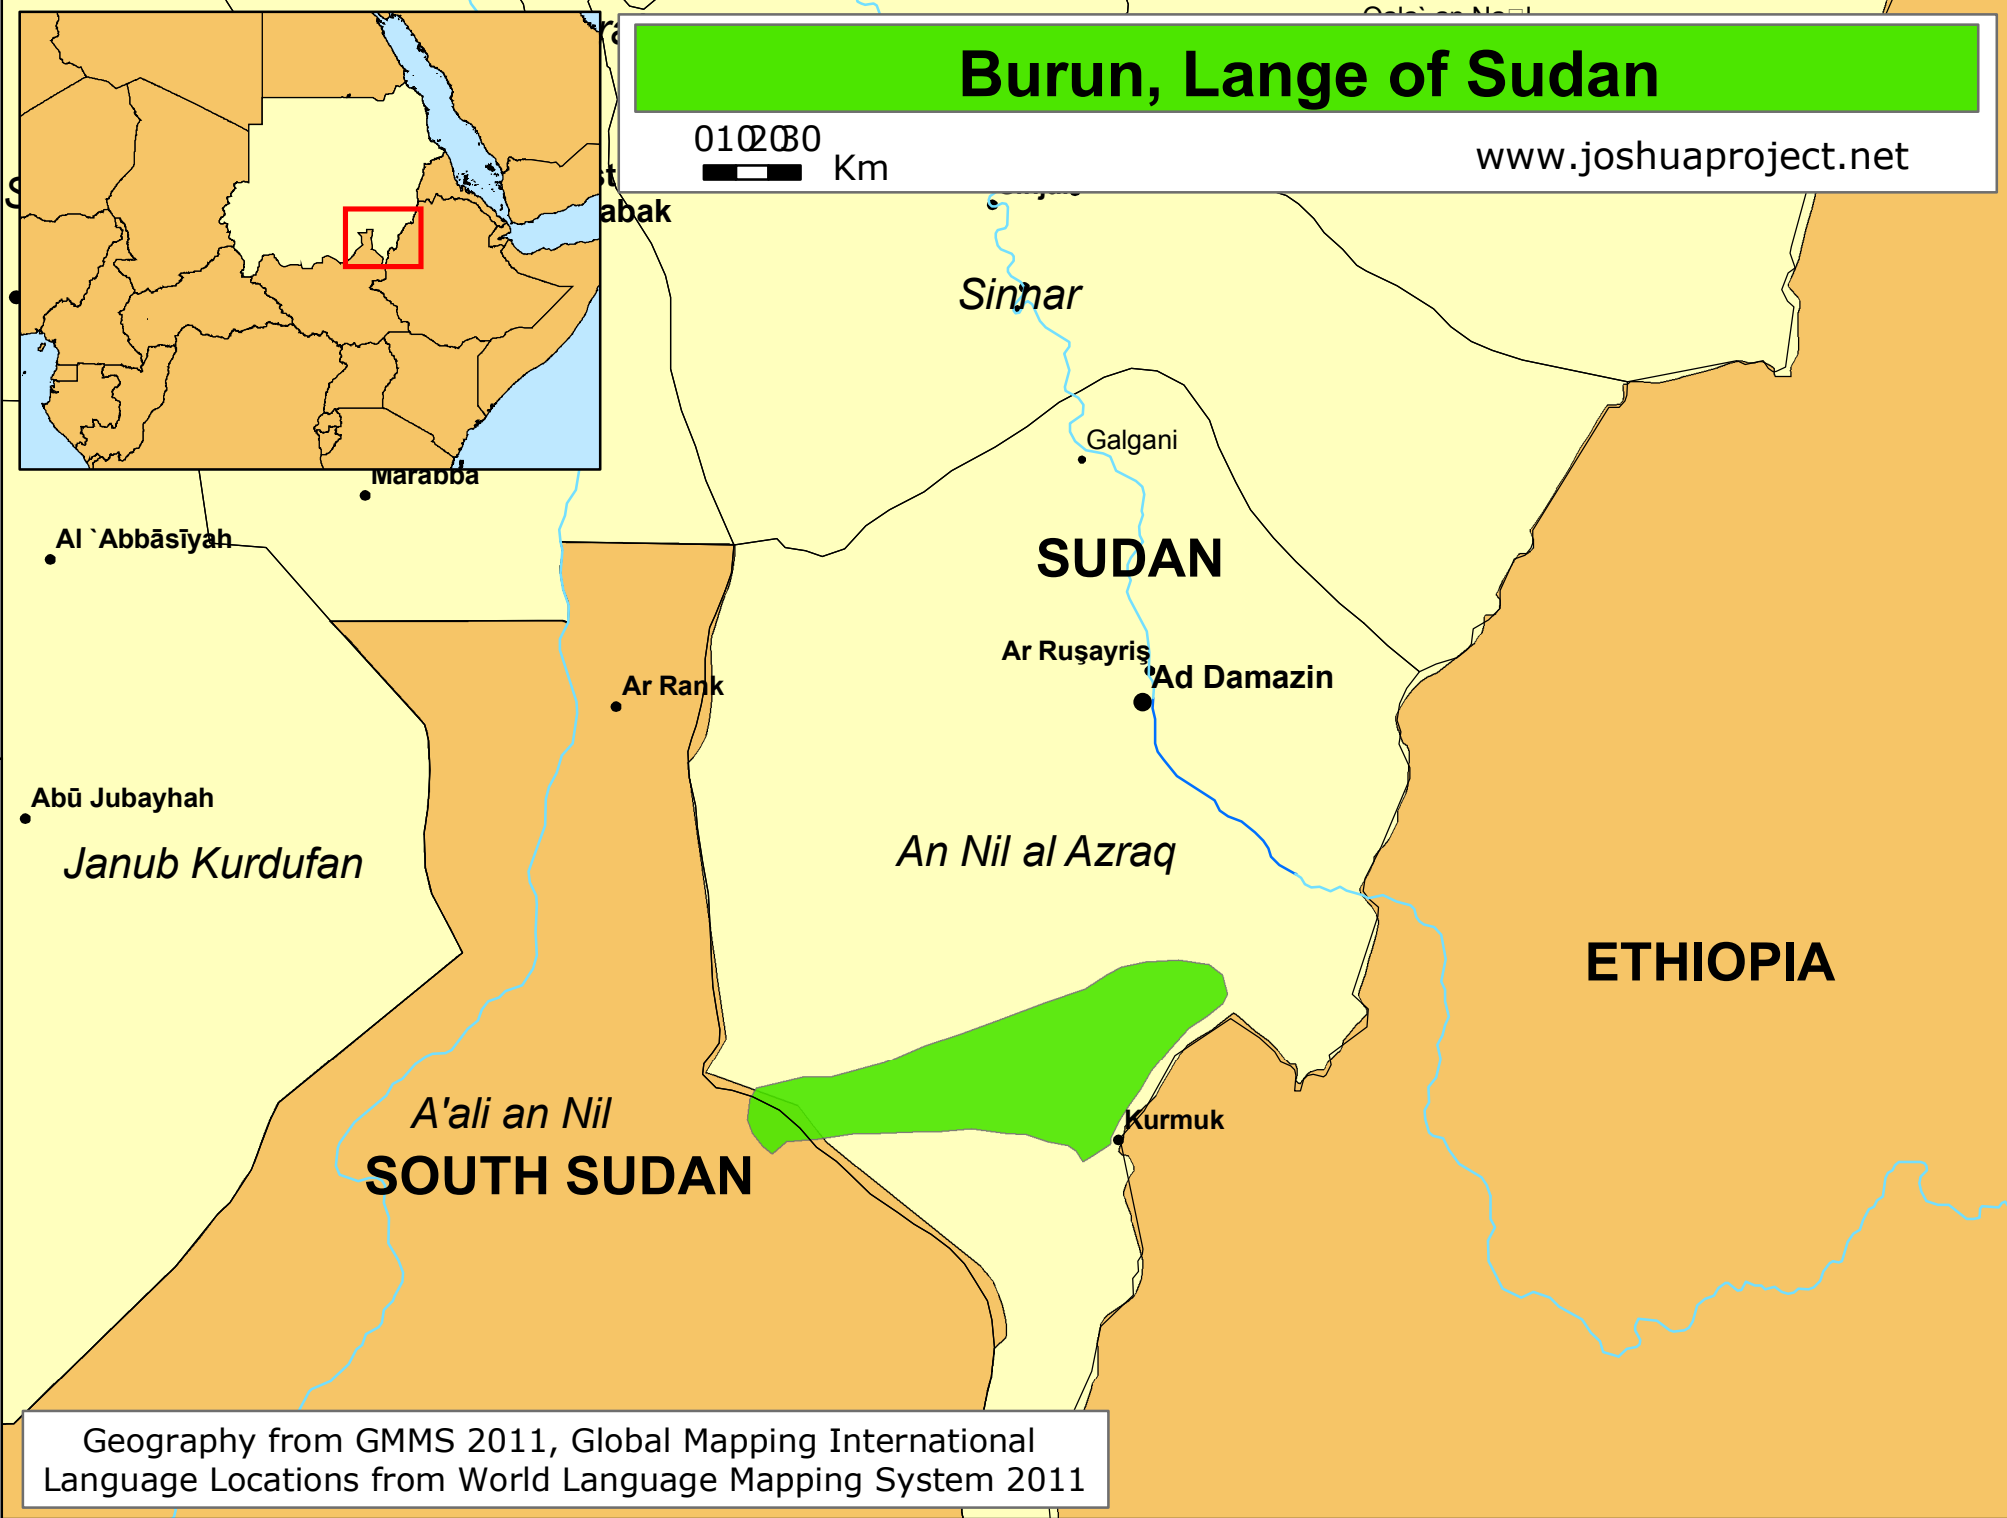

Burun, Lange of Sudan

0 100 200 Km

www.joshuaproject.net

Geography from GMMS 2011, Global Mapping International
Language Locations from World Language Mapping System 2011