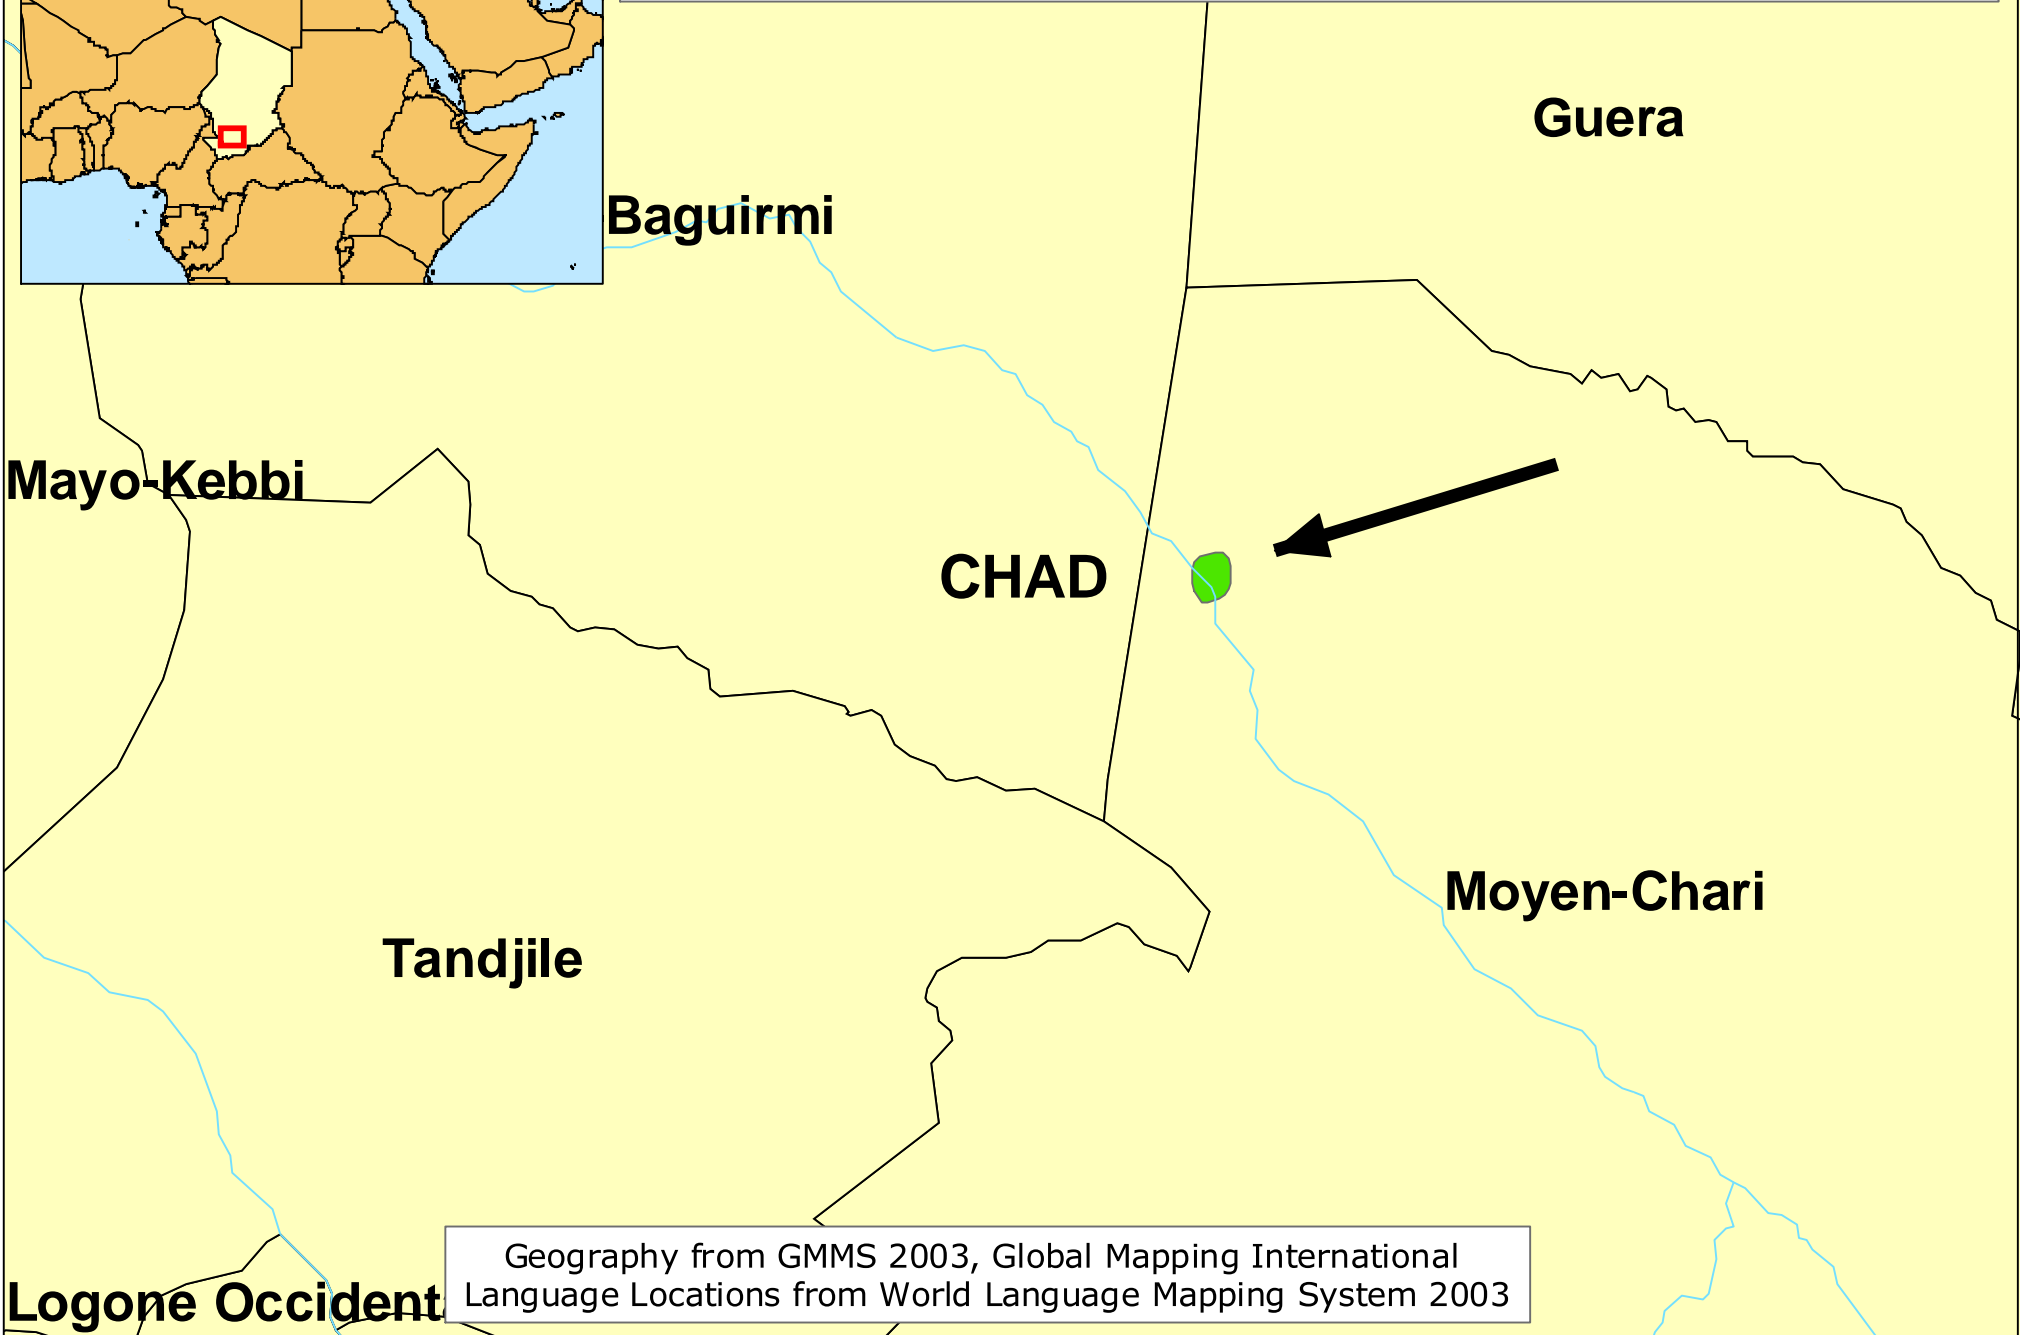

Boor of Chad

0 25 50 75 Km

www.joshuaproject.net

Logone Occident

Geography from GMMS 2003, Global Mapping International
Language Locations from World Language Mapping System 2003