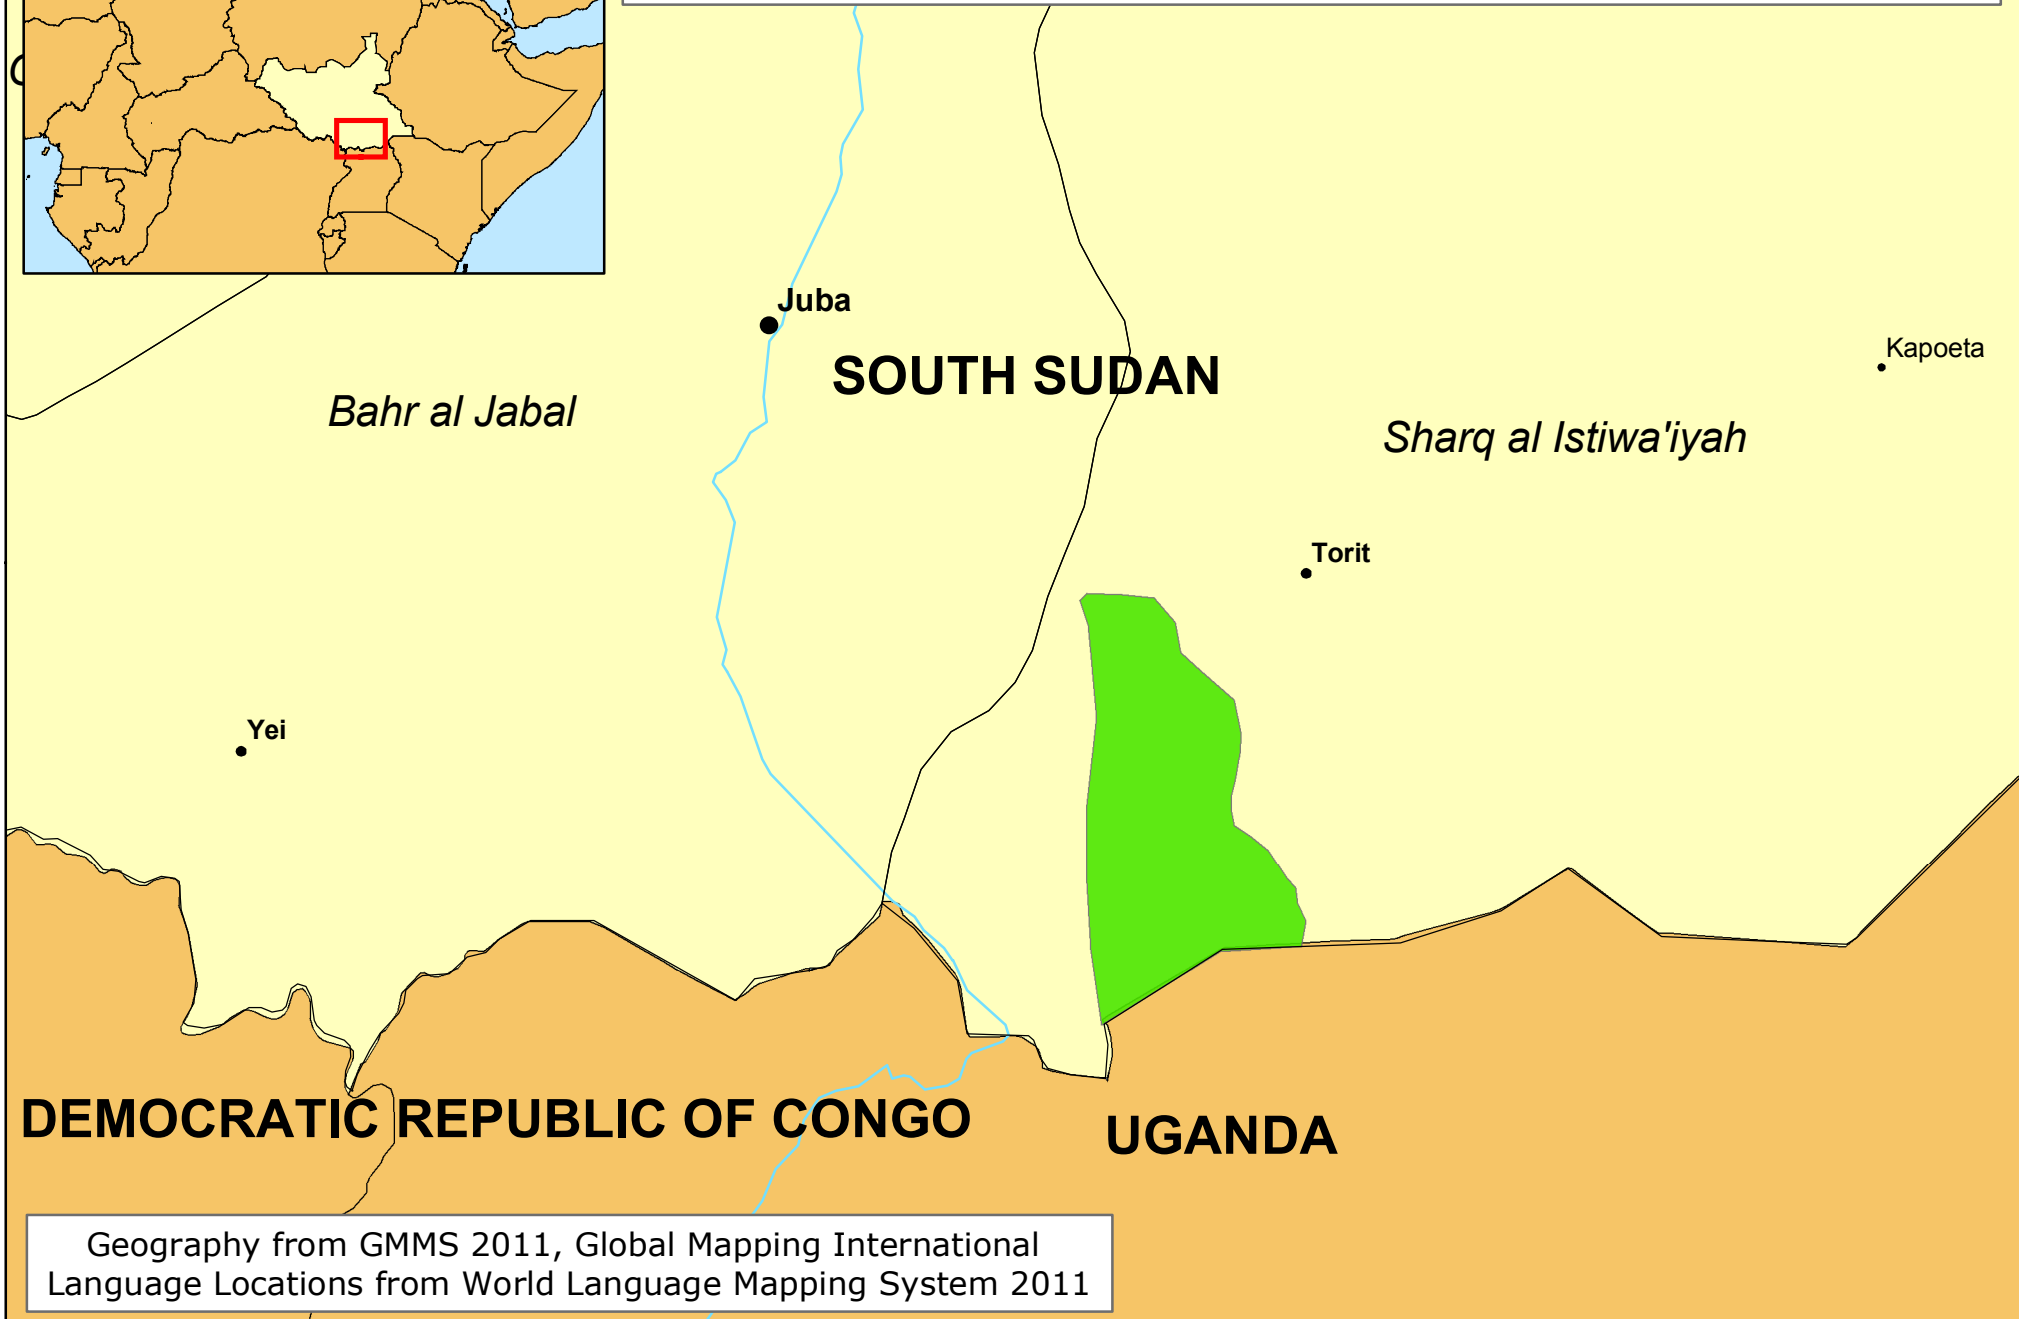

Acholi, Shuli of South Sudan

0 40 80 120 Km

www.joshuaproject.net

Geography from GMMS 2011, Global Mapping International
Language Locations from World Language Mapping System 2011