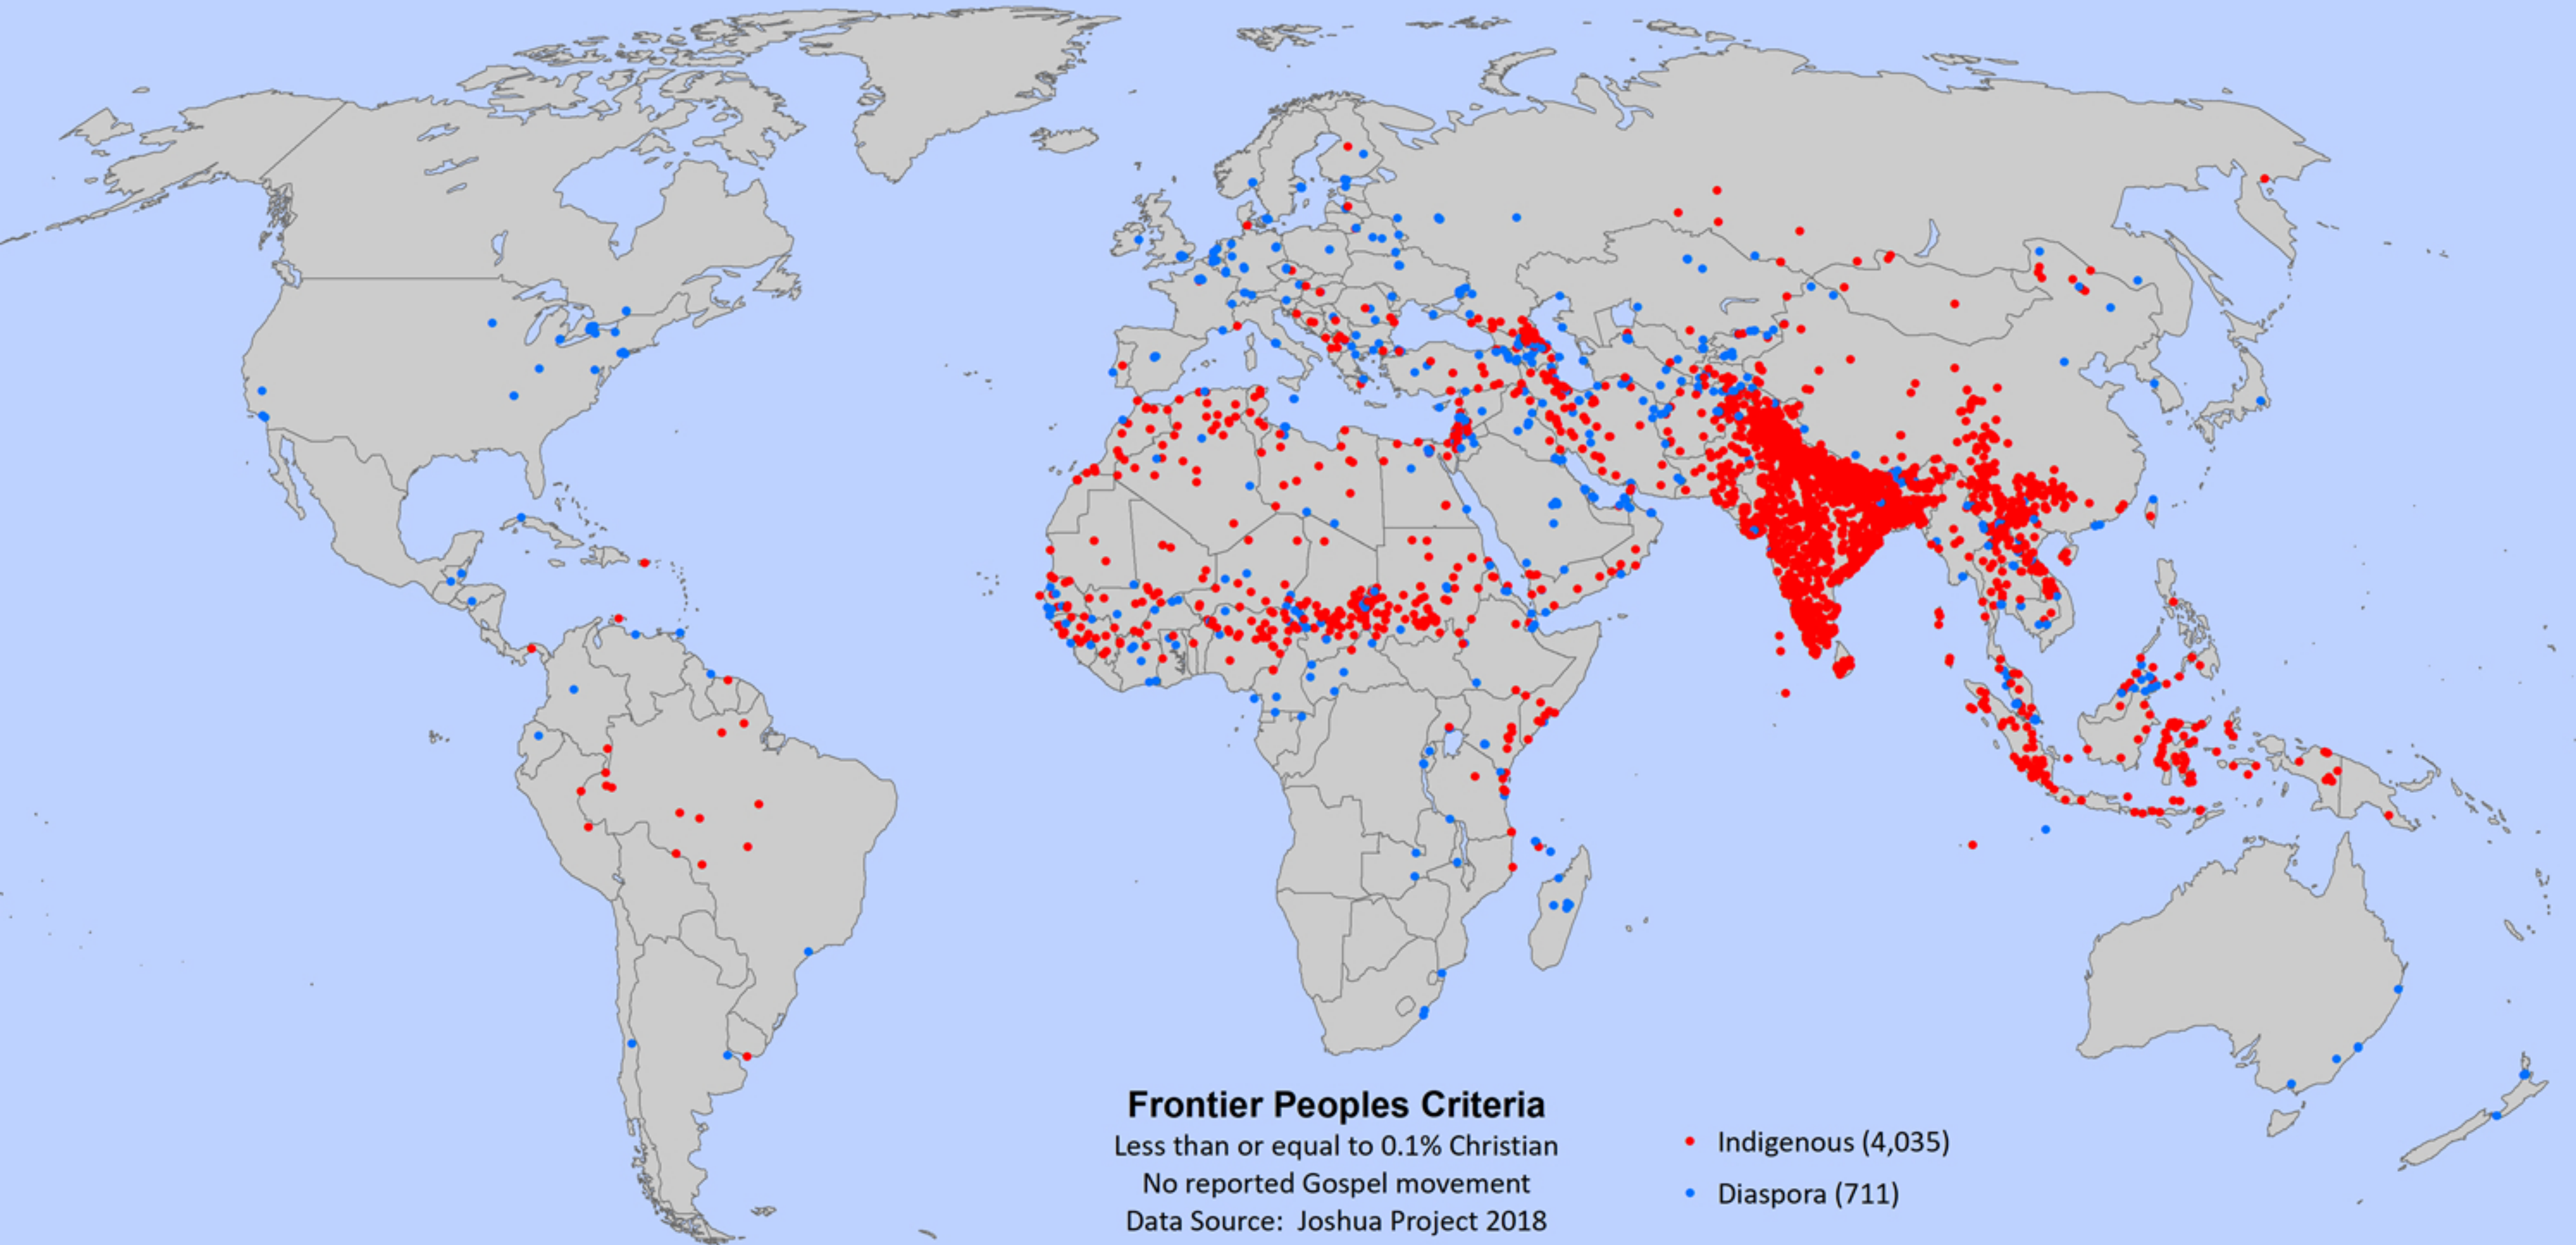

# Frontier People Groups (4,746)

**Frontier - Diaspora (711)**

Est. population 36,601,000

**Frontier - Indigenous (4,035)**

Est. population 1,815,037,000

## Frontier Peoples Criteria

Less than or equal to 0.1% Christian  
No reported Gospel movement  
Data Source: Joshua Project 2018

- Indigenous (4,035)
- Diaspora (711)