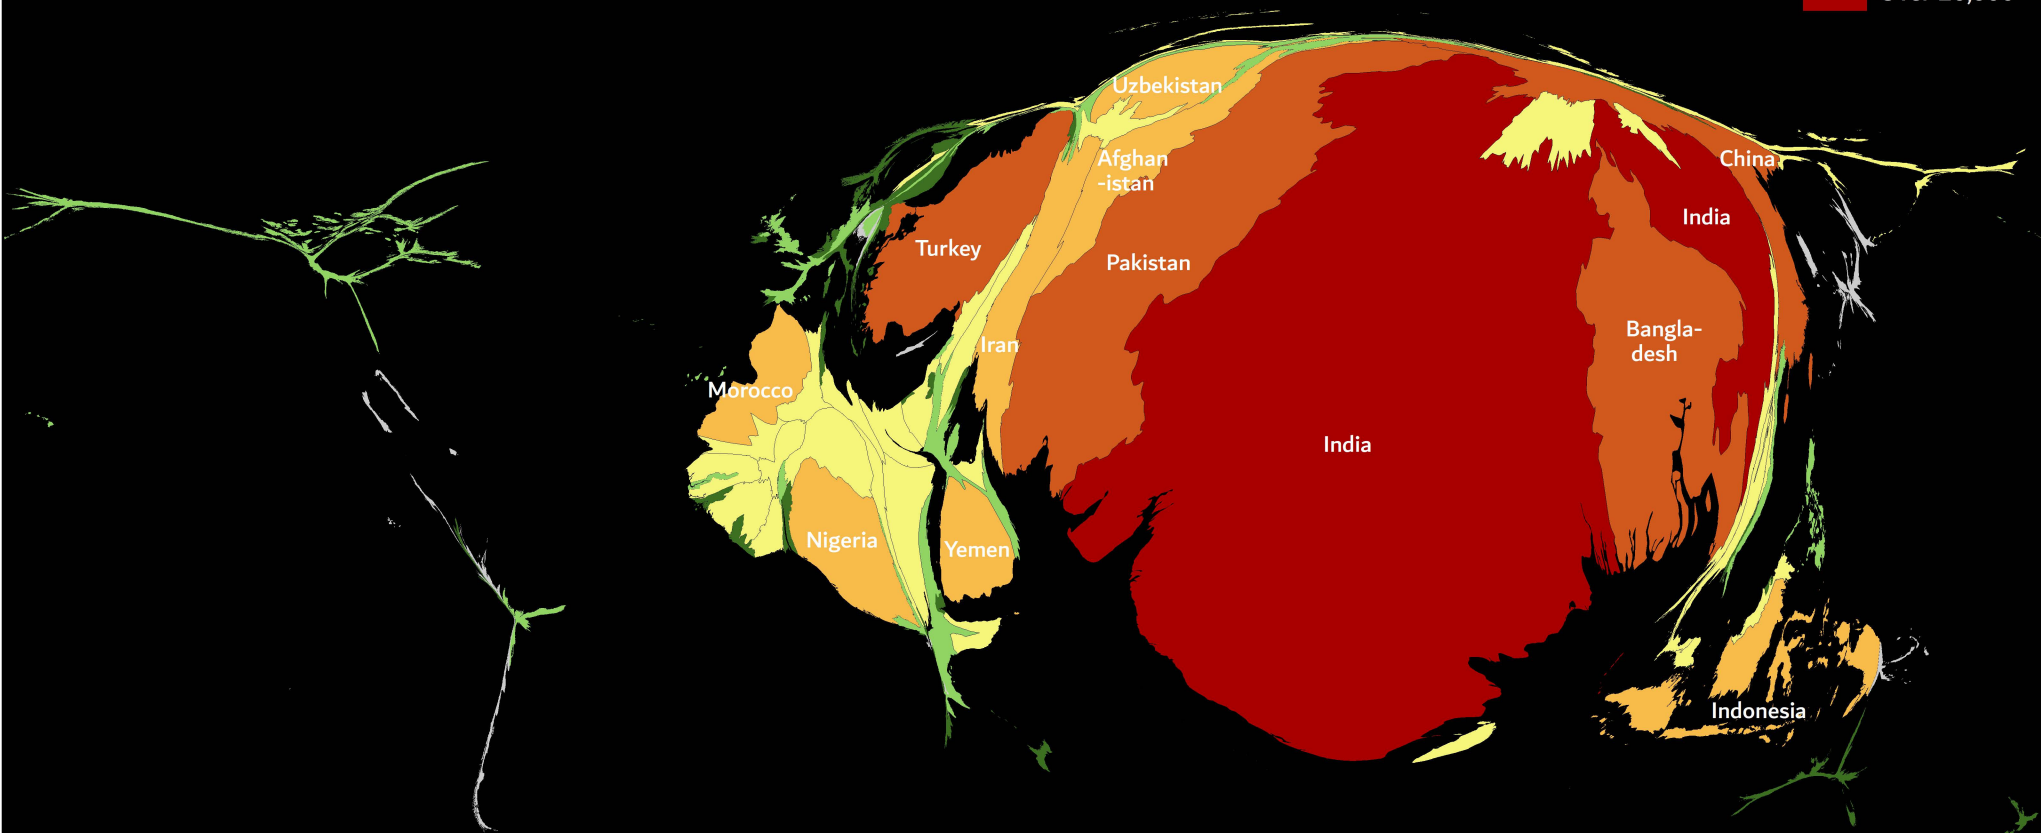

Number of Workers Needed Frontier People Groups

Country Size Proportional to Number of Workers Needed

Number of
Workers Needed

- + Frontier People Groups are:
 - <= 0.1% Christian and
 - No known church planting movement
- + Total Frontier People Groups: 4,762
- + Population: 1.85 Billion
- + 24.4% of world population
- + Data: Joshua Project 2018