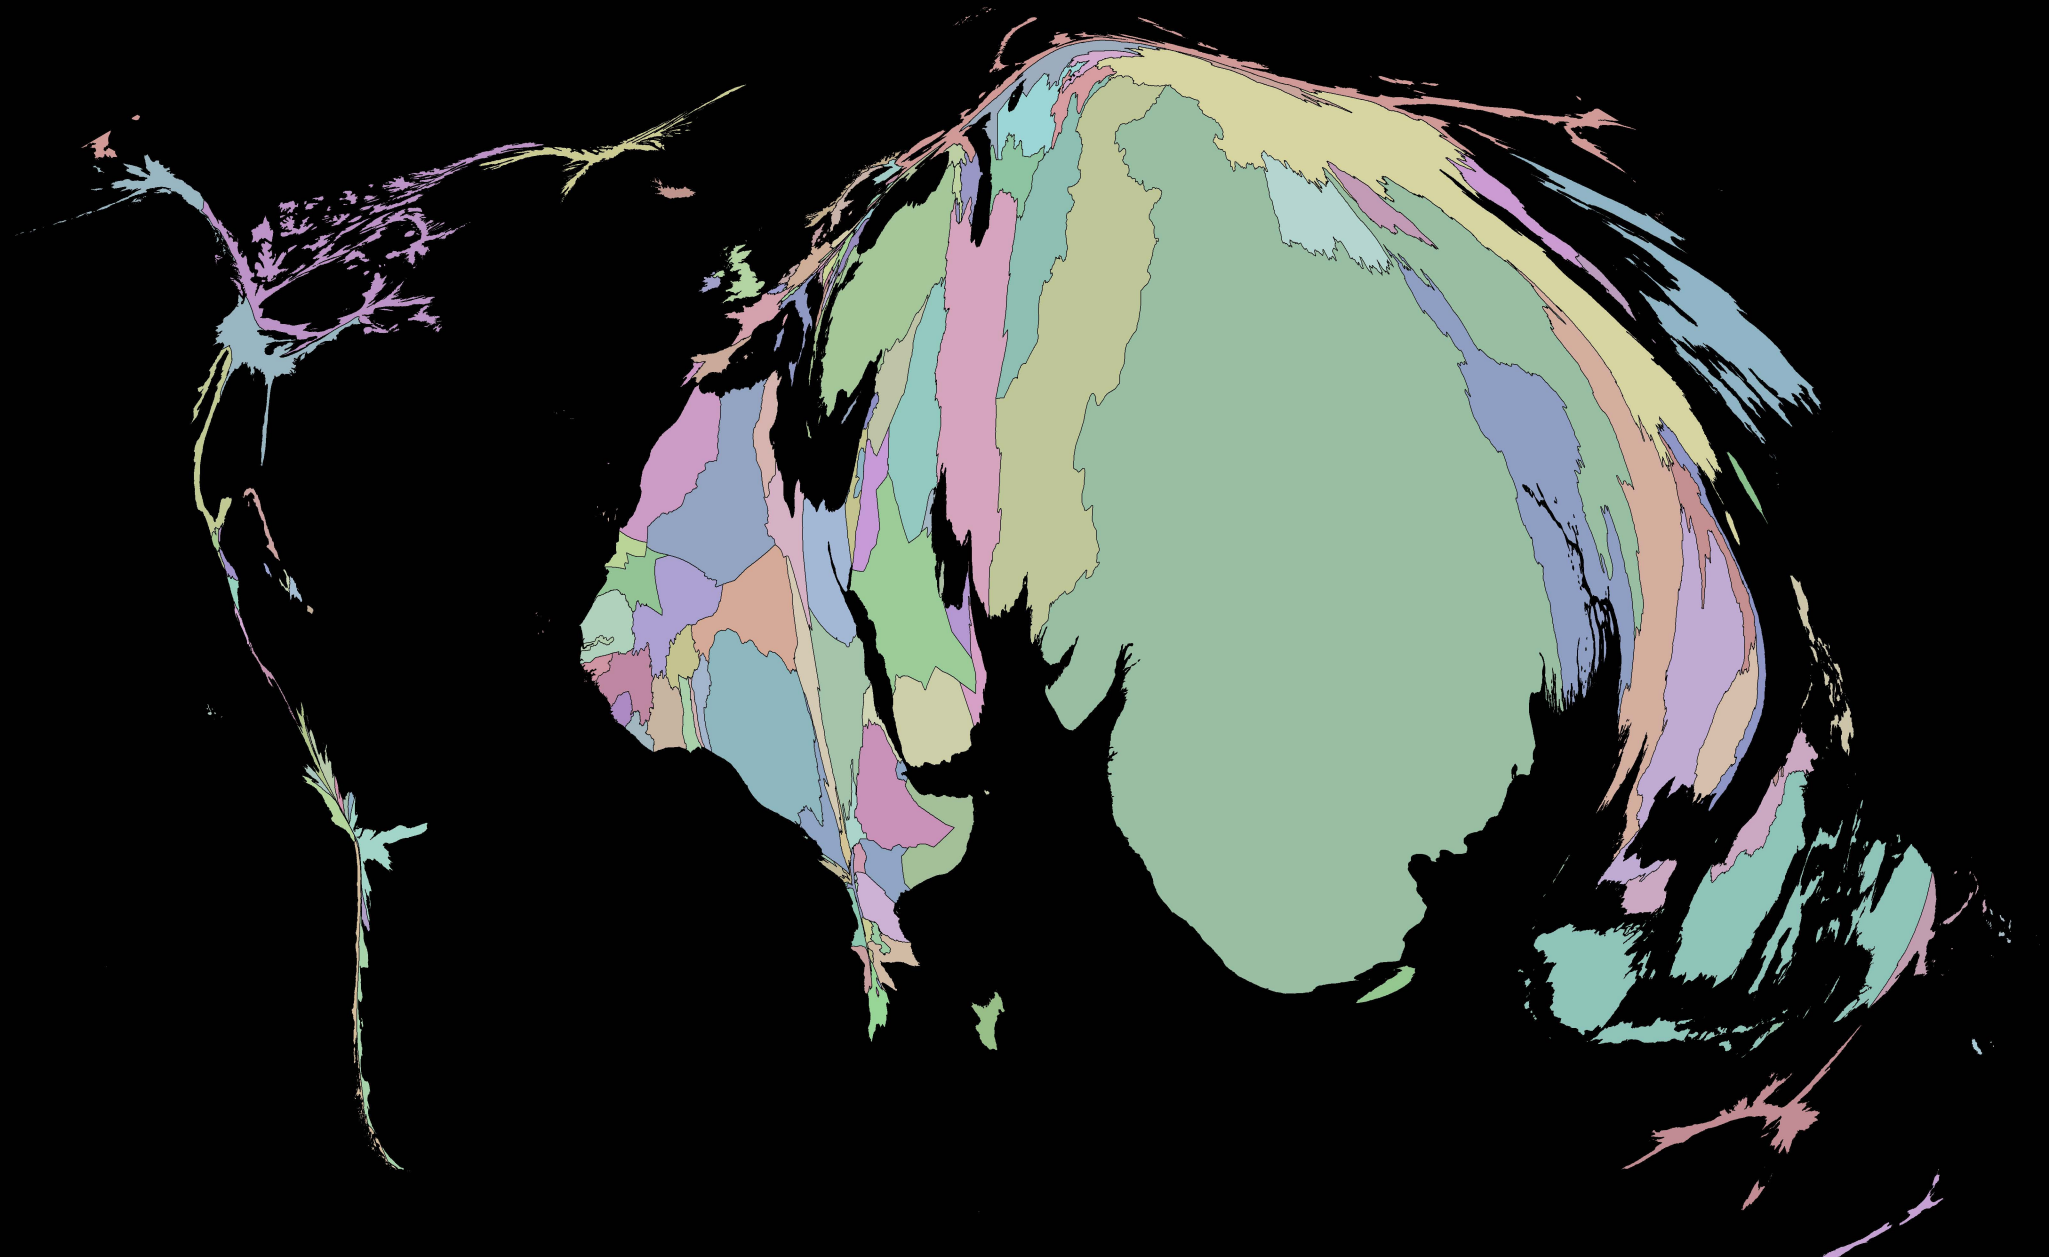

# Unreached People Groups

Country Size Proportional to UPG Population

+ Total Unreached People Groups: 7,081  
+ Total UPG Population: 3.14 Billion  
+ 41.3% of World Population

Unreached People Groups Are:  
≤ 2% Evangelical and  
≤ 5% Christian Adherent

Data: Joshua Project 2018