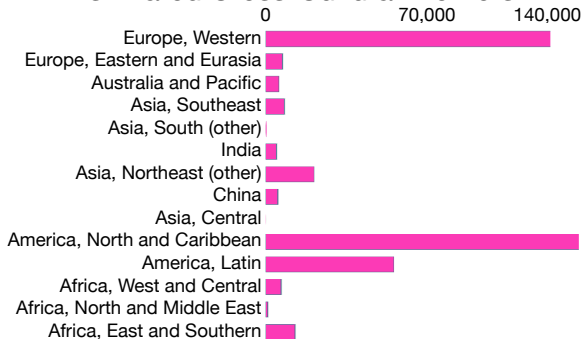

Estimated Cross-Cultural Workers*

Analysis March 2019 by Robby Butler for the *Pray for the 31 - Prayer Guide* (go31.org)
Presentation inspired by Chris Maynard of TransformingInformation.com
Jesus-followers and Frontier People Group data extrapolated from JoshuaProject.net
*Figures for "Cross-Cult. Workers" extrapolated from the 2010 *World Christian Atlas*.
For the current edition of this page, see JoshuaProject.net/frontier