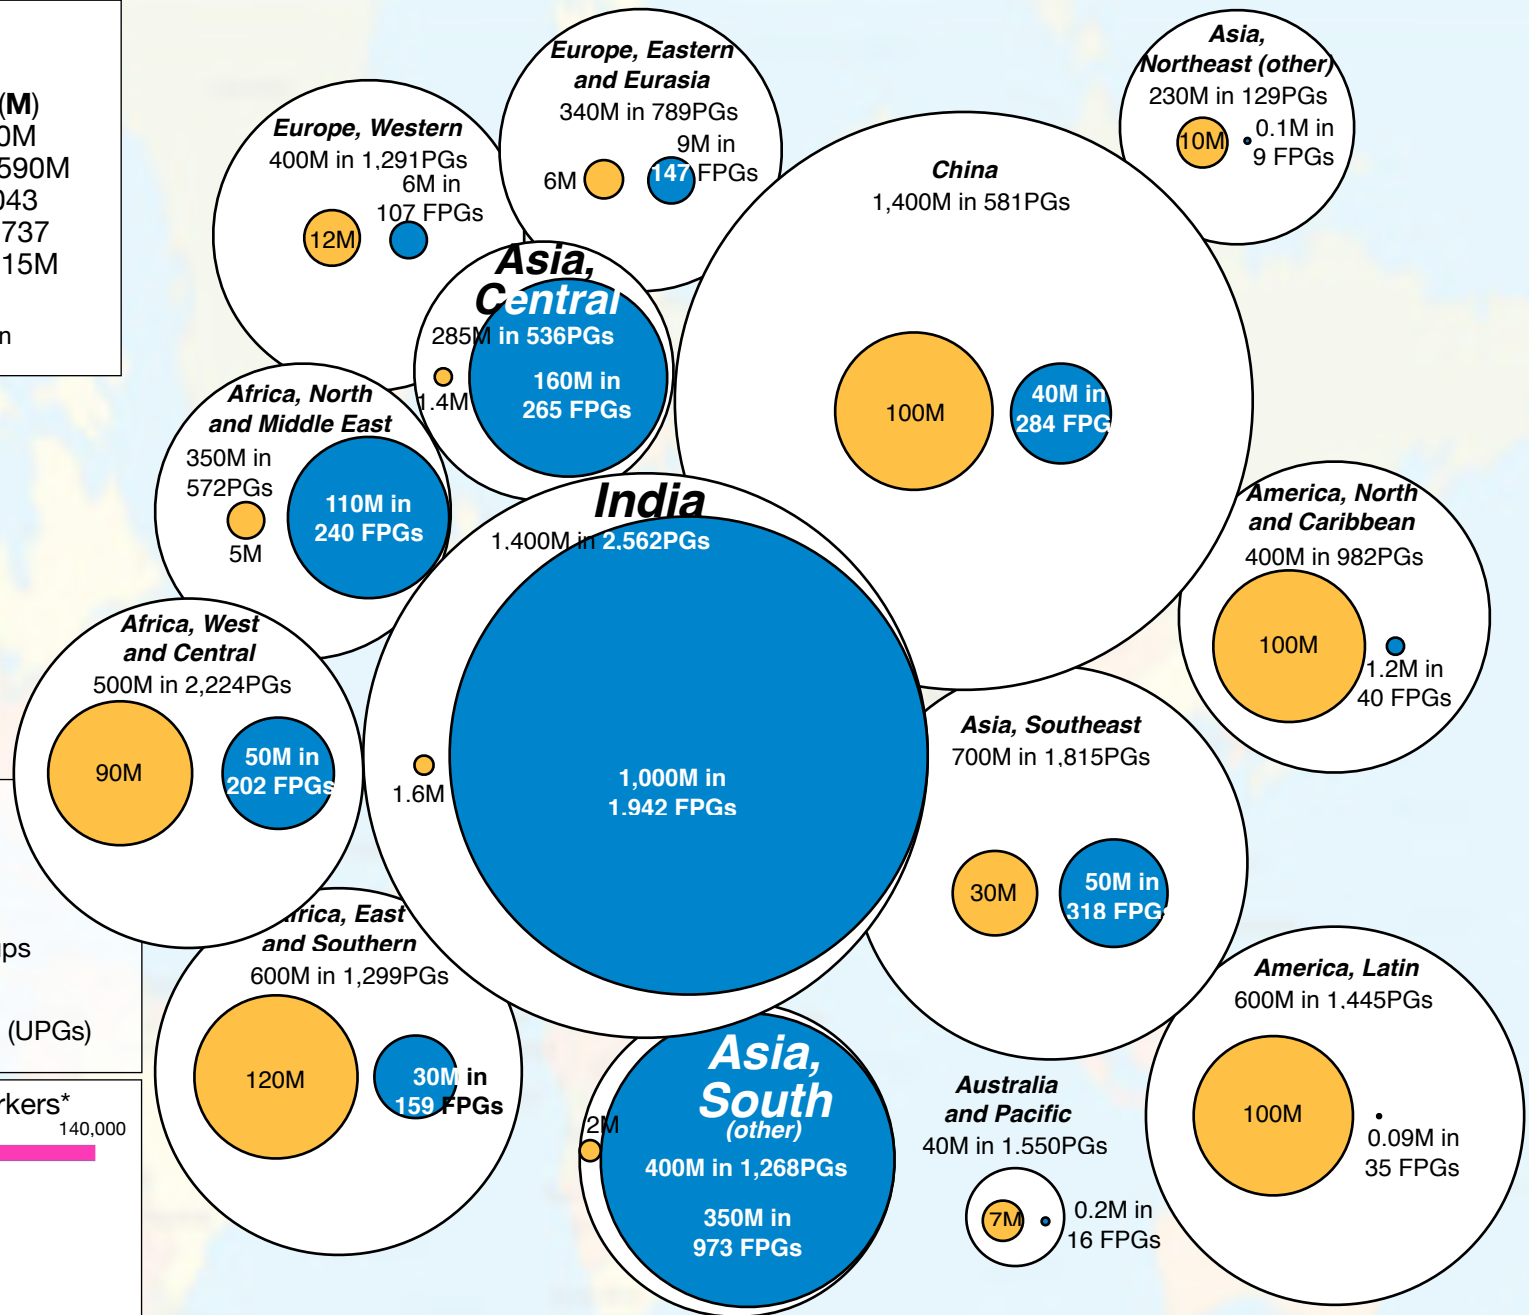

Estimated Cross-Cultural Workers*

Analysis March 2019 by Robby Butler for the *Pray for the 31 - Prayer Guide* (go31.org)
Presentation inspired by Chris Maynard of TransformingInformation.com
Jesus-followers and Frontier People Group data extrapolated from JoshuaProject.net
*Figures for "Cross-Cult. Workers" extrapolated from the 2010 *World Christian Atlas*.
For the current edition of this page, see JoshuaProject.net/frontier